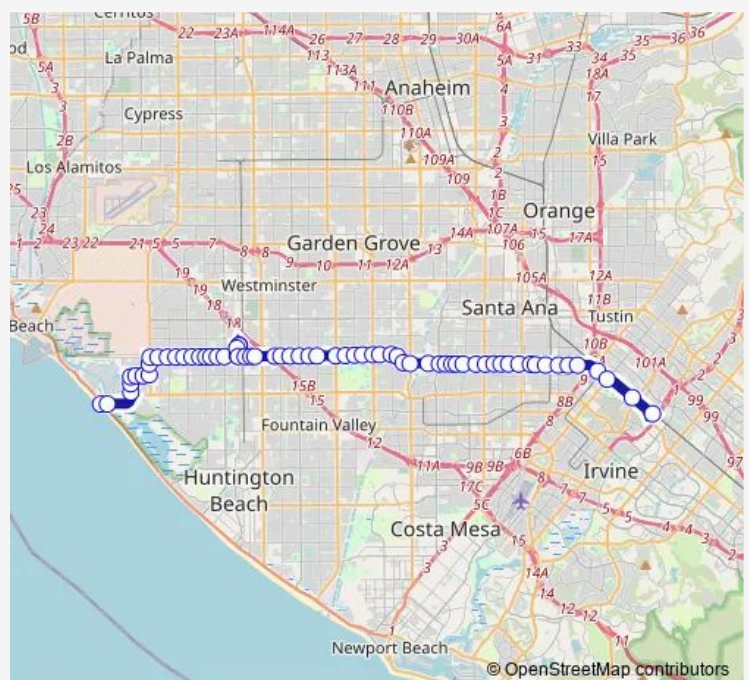

Direction

Warner-Pacific — TUSTIN METROLINK STATION-DOCK 7

66 stops

[Open route schedule](#)

Warner-Pacific

Warner-Pacific Coast

Algonquin-Davenport

Algonquin-Pearce

Gothard-Edinger

Route schedule

Warner-Pacific — TUSTIN METROLINK STATION-DOCK 7

Monday 04:24-00:02⁺¹

Tuesday 04:24-00:02⁺¹

Wednesday 04:24-00:02⁺¹

Thursday 04:24-00:02⁺¹

Friday 04:24-00:02⁺¹

Saturday 05:02-22:22

Sunday 05:02-22:22

Route info

Direction: Warner-Pacific

Stops: 66

Trip Duration: 1 hour 12 min

Goldenwest Trans CTR Dock 2

Goldenwest Trans CTR Dock 3