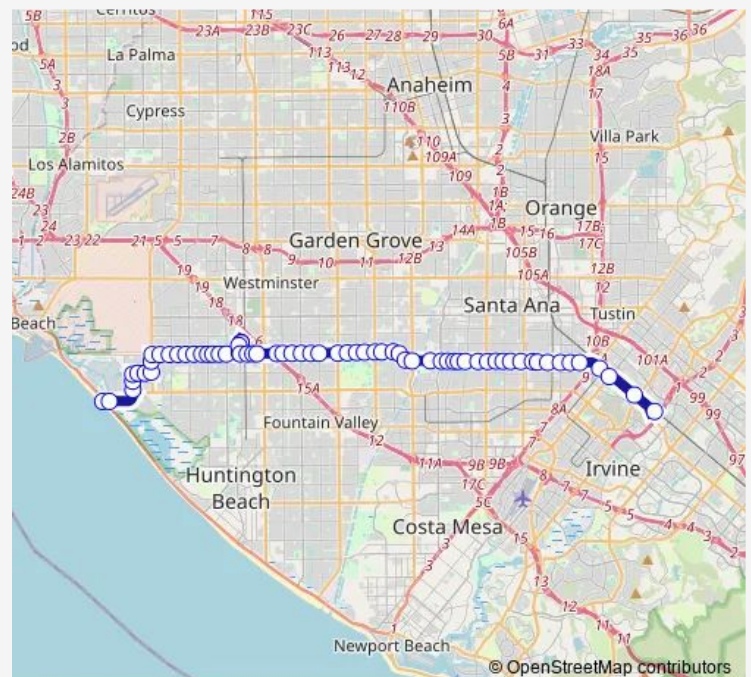

### Direction

Warner-Pacific — Tustin Metrolink Station-Dock 4

66 stops

[Open route schedule](#)

Warner-Pacific

Warner-Pacific Coast

Algonquin-Davenport

Algonquin-Pearce

### Route schedule

Warner-Pacific — Tustin Metrolink Station-Dock 4

Monday 04:24-00:02<sup>+1</sup>

Tuesday 04:24-00:02<sup>+1</sup>

Wednesday 04:24-00:02<sup>+1</sup>

Thursday 04:24-00:02<sup>+1</sup>

Friday 04:24-00:02<sup>+1</sup>

### Route info

Direction: Warner-Pacific

Stops: 66

Trip Duration: 1 hour 18 min

70 — Sunset Beach - Tustin Station

Goldenwest Trans CTR Dock 2

Goldenwest Trans CTR Dock 3

Gothard-Center