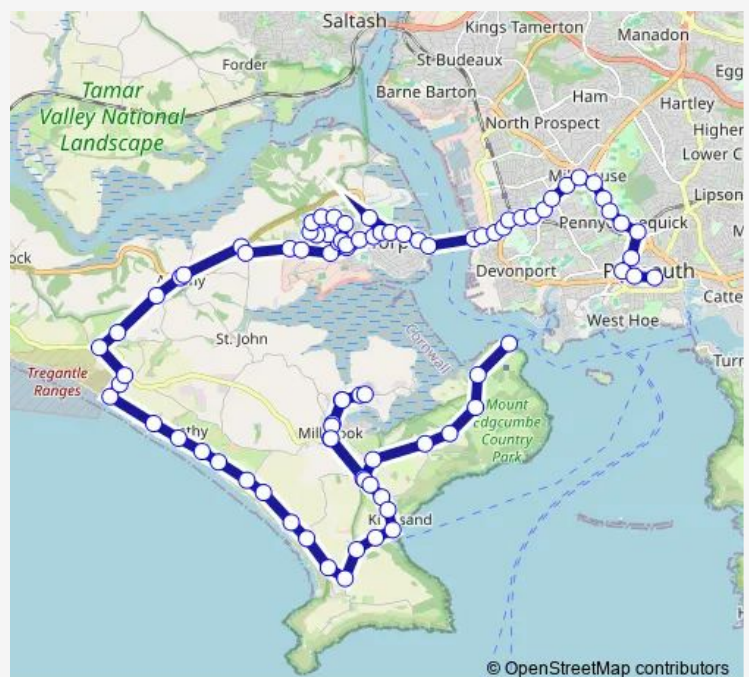

Coombe Park

New Road Bus Shelter

New Road

Route schedule

Cremyll Ferry — Royal Parade

Monday	06:39-21:13
Tuesday	06:39-21:13
Wednesday	06:39-21:13
Thursday	06:39-21:13
Friday	06:39-21:13
Saturday	06:39-21:13
Sunday	19:09

Route info

Direction: Cremyll Ferry

Stops: 85

Trip Duration: 1 hour 35 min

70 — Plymouth - Torpoint - HMS Raleigh - Cawsand - Millbrook - Cremyll

Triangle

Forder Hill

Rame Village

Sharrow Point

Tregantle Beach Corner

Tregantle Beach

Tregantle Fort Car Park

Tregantle Fort

Lower Tregantle

St John Turn

The Carew Arms