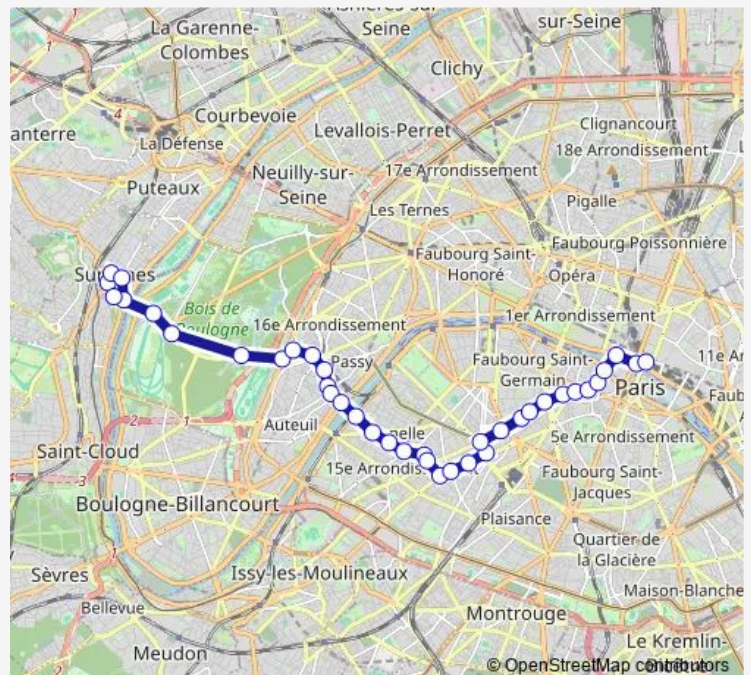

### Route schedule

De Gaulle — Hôtel de Ville

Monday	06:10-00:30 <sup>+1</sup>
Tuesday	06:10-00:30 <sup>+1</sup>
Wednesday	06:10-00:30 <sup>+1</sup>
Thursday	06:10-00:30 <sup>+1</sup>
Friday	06:10-00:30 <sup>+1</sup>
Saturday	06:10-00:30 <sup>+1</sup>
Sunday	07:20-00:30 <sup>+1</sup>

### Route info

Direction: De Gaulle

Stops: 38

Trip Duration: 1 hour 12 min

Vaugirard - Favorites

Cambronne - Vaugirard

Volontaires - Vaugirard

Pasteur - Lycée Buffon