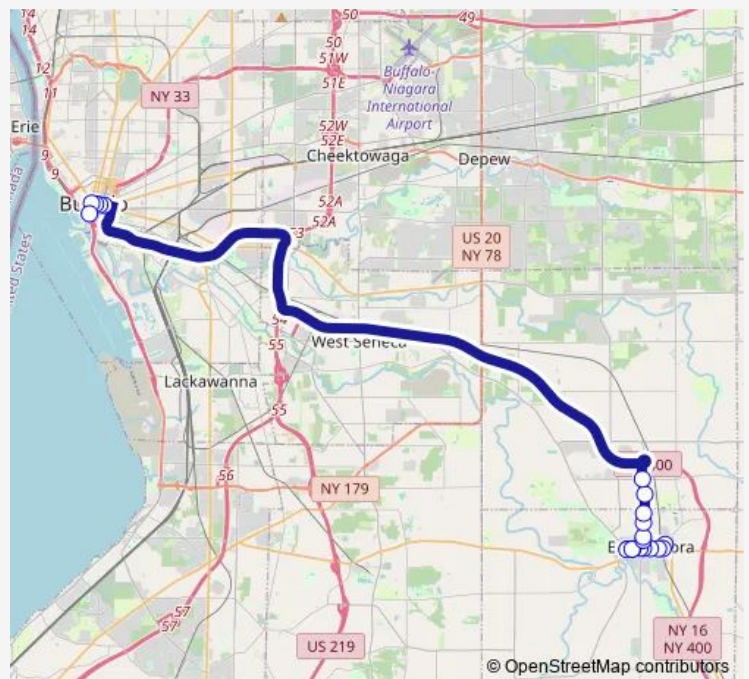

Bus 70 70 - East Aurora Express

[Go to website](#)

Direction

Fillmore Avenue Riley Street East — Lower Terrace Adams Mark South

21 stops

[Open route schedule](#)

- Fillmore Avenue Riley Street East
- Riley Street Main Street South
- East Main Street Whaley Avenue West
- East Main Street North Grove Street
- East Main Street Maple Street West
- Main St Shearer Ave West
- East Main Street North Willow Stree
- Main Street Traffic Circle West
- Main Street Hamburg Street East Far
- East Main Street South Willow Stree
- Maple Street Parkdale Avenue North
- Maple Street Gerard Avenue North
- Maple Street Hillcrest Drive North
- Maple Street Highland Drive North
- Maple Street Billington Road North
- Maple Street West Blood Road North
- Broadway Washington Street West
- Court Street Pearl Street West
- Court Street Niagara Square West
- Niagara Square City Hall South Oppo
- Lower Terrace Adams Mark South

Route schedule

Fillmore Avenue Riley Street East — Lower Terrace Adams Mark South

Monday	07:08-07:43
Tuesday	07:08-07:43
Wednesday	07:08-07:43
Thursday	07:08-07:43
Friday	07:08-07:43
Saturday	—
Sunday	—

Route info

Direction: Fillmore Avenue Riley Street East

Stops: 21

Trip Duration: 0 hour 37 min

70 — 70 - East Aurora Express

Direction

Lower Terrace Adams Mark South — Fillmore Avenue
Riley Street East

25 stops

[Open route schedule](#)

Lower Terrace Adams Mark South

Delaware Ave Niagara Square North

Court Street Pearl Street East

Court Street Main Street East

Clinton Street Ellicott Street East

Clinton Street Oak Street East Near