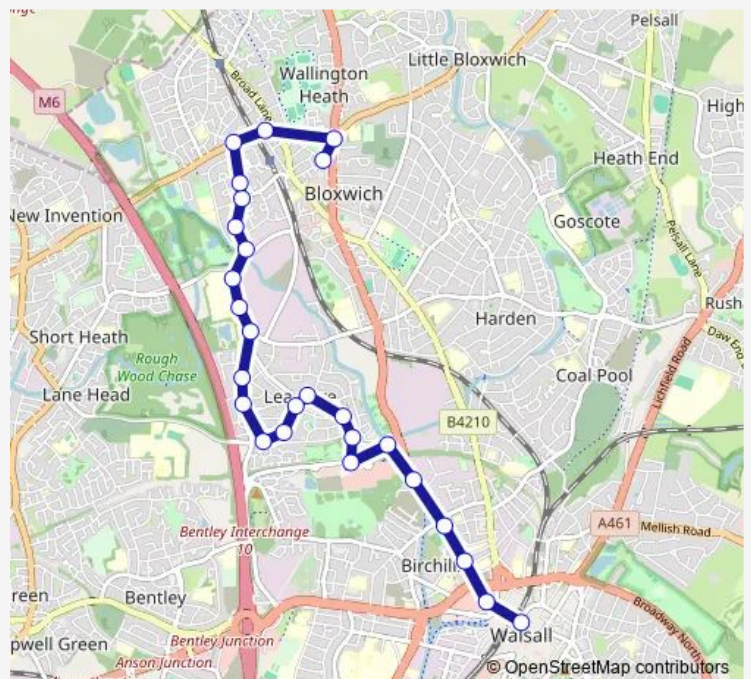

Sainsburys

Birchills Junction

Rayboulds Bridge Rd

Route schedule

Samuel St — Walsall Bus Station

Monday 05:50-22:44

Tuesday 05:50-22:44

Wednesday 05:50-22:44

Thursday 05:50-22:44

Friday 05:50-22:44

Saturday 06:59-22:44

Sunday 09:44-22:44

Route info

Direction: Samuel St

Stops: 25

Trip Duration: 0 hour 26 min

70 — Walsall - Bloxwich via Beechdale, Dudley Fields

Hospital St

Long Acre St

Council Car Park

Walsall Bus Station

Direction

Walsall Bus Station — Samuel St

26 stops

Broad Lane

The Green

Route schedule

Walsall Bus Station — Samuel St

Monday 06:20-23:15

Tuesday 06:20-23:15

Wednesday 06:20-23:15

Thursday 06:20-23:15