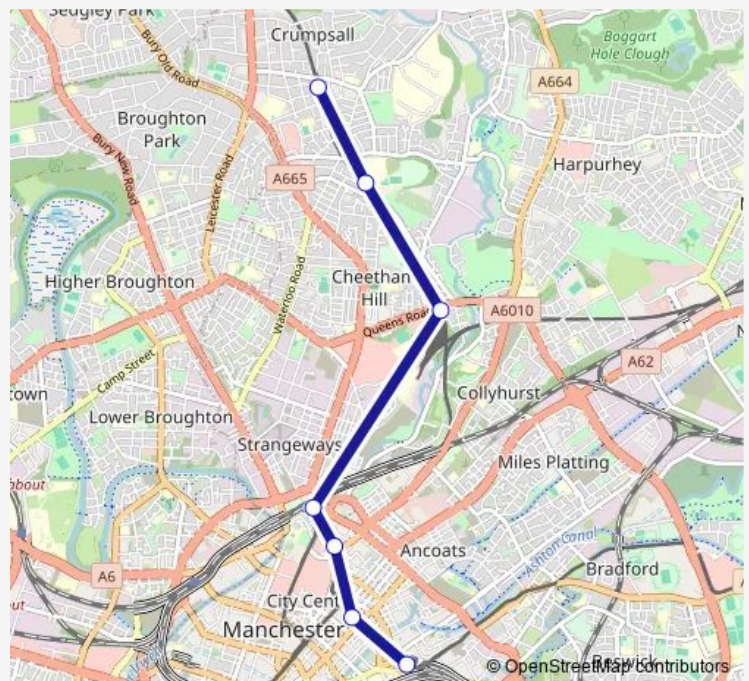

### Direction

Crumpsall (Manchester Metrolink) — Piccadilly (Manchester Metrolink)

7 stops

[Open route schedule](#)

- Crumpsall (Manchester Metrolink)
- Abraham Moss (Manchester Metrolink)
- Queens Road (Manchester Metrolink)
- Victoria (Manchester Metrolink)
- Shudehill (Manchester Metrolink)
- Piccadilly Gardens (Manchester Metrolink)
- Piccadilly (Manchester Metrolink)

### Route schedule

Crumpsall (Manchester Metrolink) — Piccadilly (Manchester Metrolink)

Monday	—
Tuesday	—
Wednesday	—
Thursday	—
Friday	—
Saturday	—
Sunday	06:03-10:03

### Route info

Direction: Crumpsall (Manchester Metrolink)

Stops: 7

Trip Duration: 0 hour 29 min

■ Replacement Bus 1 — Piccadilly - Crumpsall

## Direction

Piccadilly (Manchester Metrolink) — Crumpsall (Manchester Metrolink)

7 stops

[Open route schedule](#)

Piccadilly (Manchester Metrolink)

Piccadilly Gardens (Manchester Metrolink)

Shudehill (Manchester Metrolink)