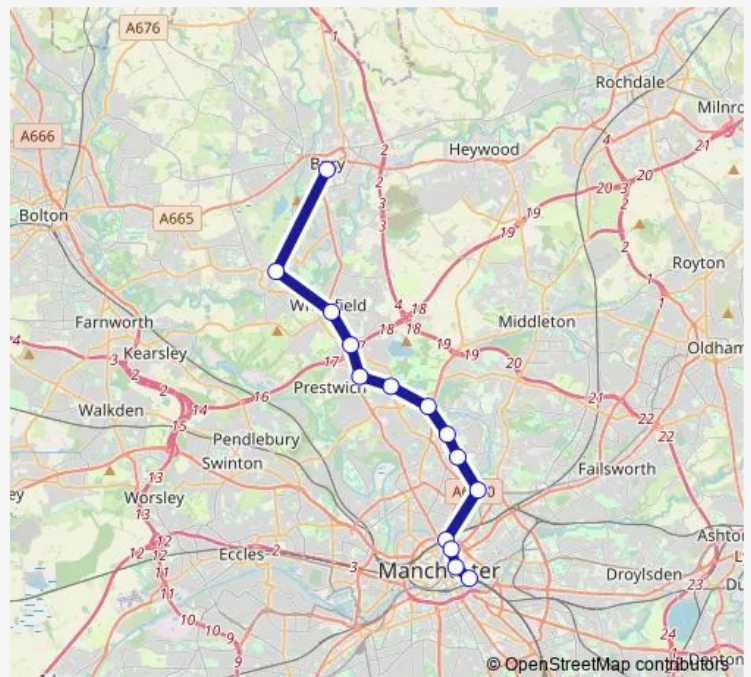

Sunday

06:15-10:45

Route info

Direction: Bury (Manchester Metrolink)

Stops: 14

Trip Duration: 1 hour 13 min

■ Replacement Bus 1 — Bury - Piccadilly

Direction

Piccadilly (Manchester Metrolink) — Bury (Manchester Metrolink)

14 stops

[Open route schedule](#)

Piccadilly (Manchester Metrolink)

Piccadilly Gardens (Manchester Metrolink)

Shudehill (Manchester Metrolink)

Victoria (Manchester Metrolink)

Queens Road (Manchester Metrolink)

Abraham Moss (Manchester Metrolink)

Crumpsall (Manchester Metrolink)

Bowker Vale (Manchester Metrolink)

Heaton Park (Manchester Metrolink)

Monday —

Tuesday —

Wednesday —

Thursday —

Friday —

Saturday —

Sunday 06:52-10:37

Route info