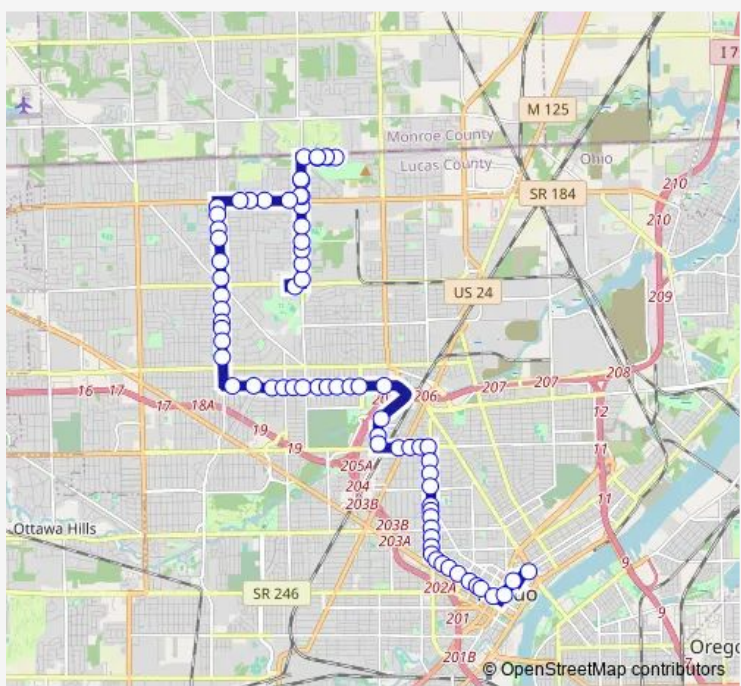

Bus 26d Miracle Mile via Douglas

[Go to website](#)

Direction
 Miracle Mile N — Huron & Orange NE (APT Side)
 73 stops
[Open route schedule](#)

- Miracle Mile N
- Jackman & Laskey Ne
- Jackman & Christian Se
- Jackman & Newport Se
- Jackman & Northover Ne
- Jackman & Benwick Se
- Jackman & Alexis Se
- Jackman & Alexis Ne
- Jackman & Travis Se
- Brooke Park & Jackman Se
- Brooke Park & Park Lane Sw
- Brooke Park & Park Lane Se
- Brooke Park E
- Brooke Park & Park Lane Ne
- Brooke Park & Park Lane Nw
- Jackman & Travis Sw
- Jackman & Alexis Nw
- Alexis & Pickard Ne
- Alexis & Tetherwood Ne
- Alexis & Yermo Ne
- Alexis & Semoff Ne

Route schedule
 Miracle Mile N — Huron & Orange NE (APT Side)

Monday	05:03-20:33
Tuesday	05:03-20:33
Wednesday	05:03-20:33
Thursday	05:03-20:33
Friday	05:03-20:33
Saturday	08:03-17:03
Sunday	08:03-17:03

Route info
 Direction: Miracle Mile N
 Stops: 73
 Trip Duration: 0 hour 42 min

26d — Miracle Mile via Douglas **BusMaps**

Douglas & Alexis Sw

Douglas & Schroeder Nw

Douglas & Bucklew Nw

Douglas & Arletta Nw

Jackman & Glastonberry Nw

Jackman & Benwick Nw

Jackman & Northover Nw

Jackman & Newport Sw

Jackman & Christian Nw

Jackman & Laskey Nw

Miracle Mile N

26d Bus time schedules and route maps are available in an offline PDF at busmaps.com. Use the busmaps.com website to see live bus times, train schedule or subway schedule, and step-by-step directions for all public transit in Toledo