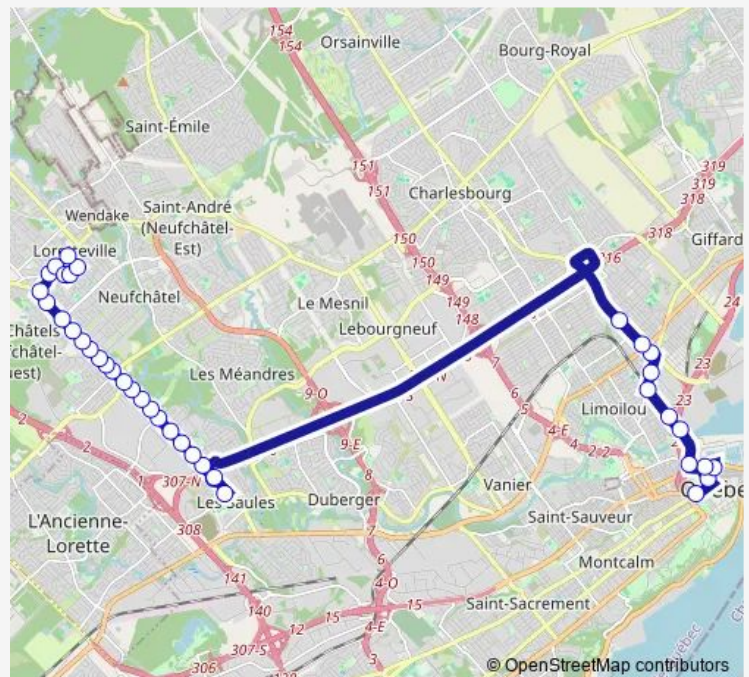

Direction

Boucher — Hôtel de ville

39 stops

[Open route schedule](#)

Boucher

W.-Caron/4275

Racine/4148

l'Hôpital/4094

Fontenelle

Route schedule

Boucher — Hôtel de ville

Monday 06:39-08:10

Tuesday 06:39-08:10

Wednesday 06:39-08:10

Thursday 06:39-08:10

Friday 06:39-08:10

Saturday —

Sunday —

Route info

Direction: Boucher

Stops: 39

Trip Duration: 0 hour 44 min

A.-Viau/5154

Morand/1350

Stops: 39

Trip Duration: 0 hour 51 min

Fauvet

Pincourt/5078

Blain

l'Ormière/5080

Miramont

J.-Parent