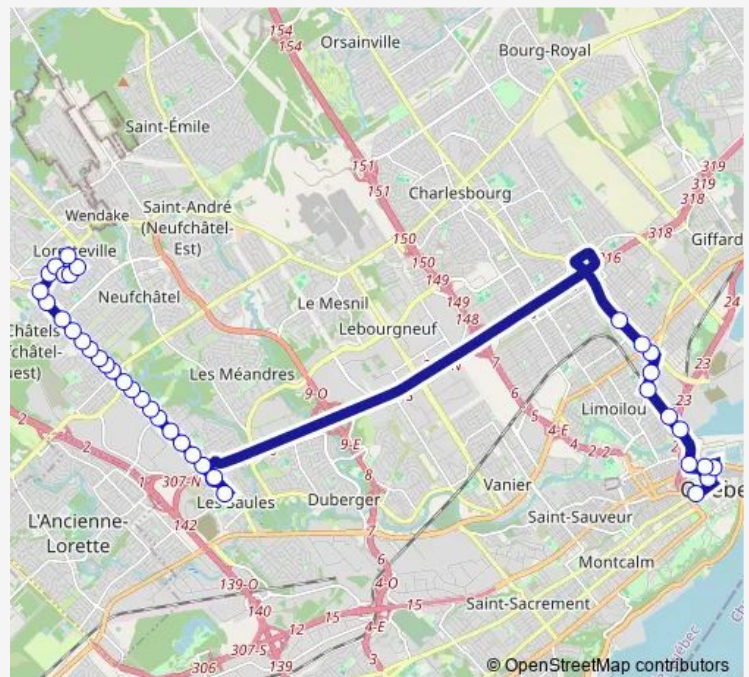

Direction

Boucher — Hôtel de ville

39 stops

[Open route schedule](#)

Boucher

W.-Caron/4275

Racine/4148

l'Hôpital/4094

Fontenelle

Route schedule

Boucher — Hôtel de ville

Monday 06:39-08:10

Tuesday 06:39-08:10

Wednesday 06:39-08:10

Thursday 06:39-08:10

Friday 06:39-08:10

Saturday —

Sunday —

Route info

Direction: Boucher

Stops: 39

Trip Duration: 0 hour 51 min

A.-Viau/5154

Morand/1350

Stops: 39

Trip Duration: 0 hour 42 min

Fauvet

Pincourt/5078

Blain

l'Ormière/5080

Miramont

J.-Parent