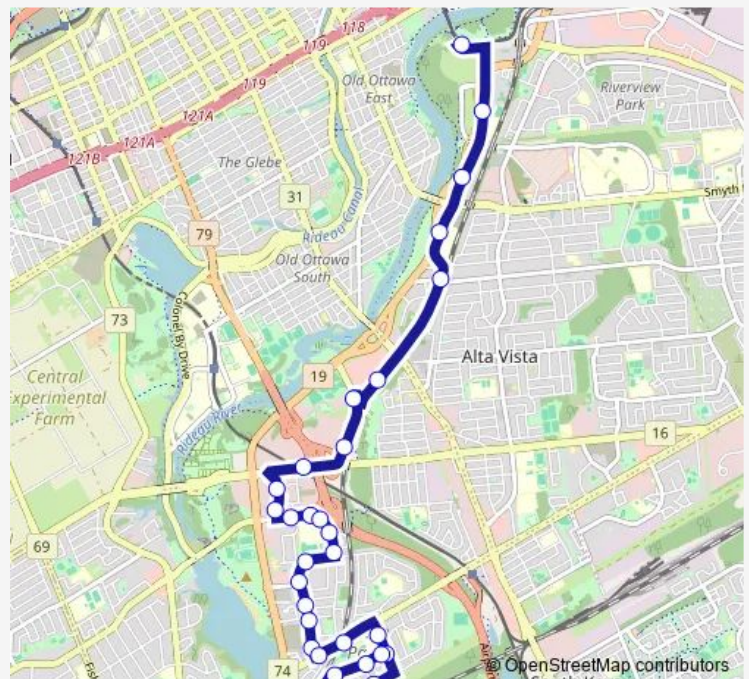

Pleasant Park 1a

Billings Bridge 1a

Data Centre / Billings Bridge

Heron 3a

Heron / Bronson (B)

Canada Post / Heron

Canada Post / Brookfield

Brookfield / Hobson

### Route schedule

Hurdman D — Fielding / Mccarthy

Monday 15:41-18:41

Tuesday 15:41-18:41

Wednesday 15:41-18:41

Thursday 15:41-18:41

Friday 15:41-18:41

Saturday —

### Route info

Direction: Hurdman D

Stops: 32

Trip Duration: 0 hour 24 min

Walkley / Otterson

Walkley / AD. 800

Mccarthy / Provost

Mccarthy / Fielding

## Route info

Direction: Walkley D

Stops: 37

Trip Duration: 0 hour 22 min

Brookfield / Hobson

Canada Post / Brookfield

Canada Post / Heron

Heron AT Mooney'S BAY Stn. (A)