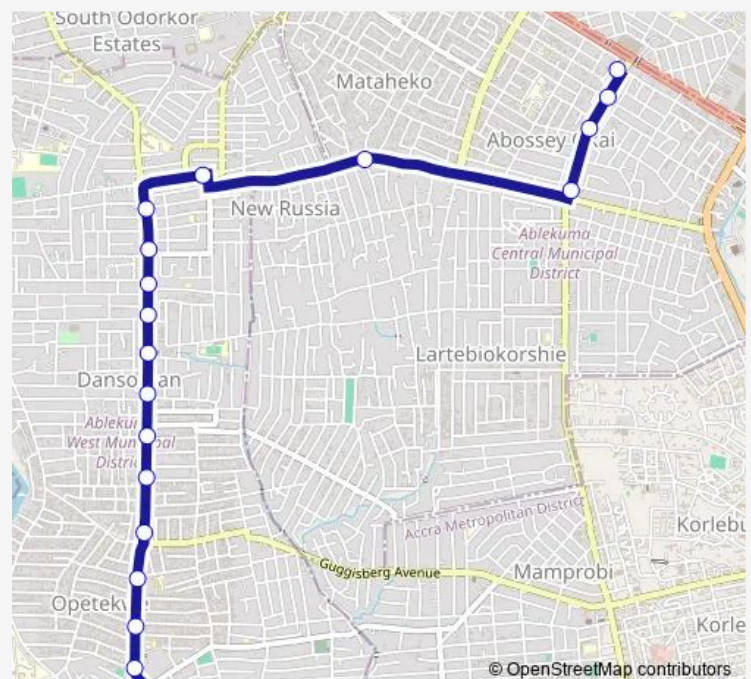

Mtn

Paa Willie

Zongo Junction

Asoredan ho

Dansoman Junction

Kaneshie Takoradi Station

### Route schedule

Dansoman Last Stop — Kaneshie Takoradi Station

Monday 06:00

Tuesday 06:00

Wednesday 06:00

Thursday 06:00

Friday 06:00

Saturday 06:00

### Route info

Direction: Dansoman Last Stop

Stops: 18

Trip Duration: 0 hour 27 min

290 — Kaneshie Takoradi Station ↔ Dansoman Last Stop

**Direction**

Kaneshie Takoradi Station — Dansoman Last Stop

14 stops

## Route info

Direction: Kaneshie Takoradi Station

Stops: 14

Trip Duration: 0 hour 19 min

290 Bus time schedules and route maps are available in an offline PDF at [busmaps.com](https://busmaps.com). Use the [busmaps.com](https://busmaps.com) website to see live bus times, train schedule or subway schedule, and step-by-step directions for all public transit in Accra