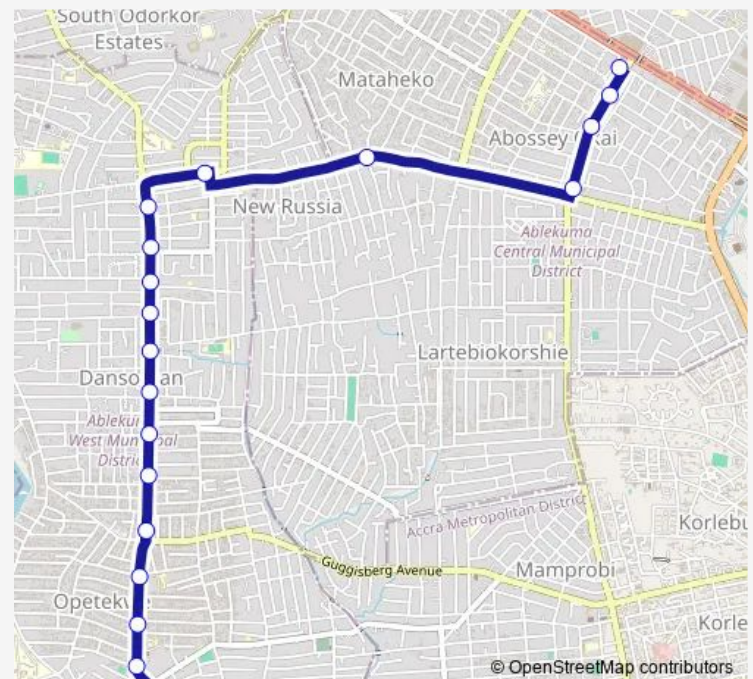

Bus 290 Kaneshie Takoradi Station ↔ Dansoman Last Stop

[Go to website](#)

Direction

Dansoman Last Stop — Kaneshie Takoradi Station

18 stops

[Open route schedule](#)

- Dansoman Last Stop
- Kofi ne Ama
- Seven Great
- Exhibition (Dansoman)
- Dansoman Market
- Dansoman Police Station
- Dansoman Control
- Emmanuel Presby
- Sahara
- Beecham
- Mama's Inn
- Dansoman Roundabout
- Mtn
- Paa Willie
- Zongo Junction
- Asoredan ho
- Dansoman Junction
- Kaneshie Takoradi Station

Route schedule

Dansoman Last Stop — Kaneshie Takoradi Station

Monday	06:00
Tuesday	06:00
Wednesday	06:00
Thursday	06:00
Friday	06:00
Saturday	06:00
Sunday	06:00

Route info

Direction: Dansoman Last Stop

Stops: 18

Trip Duration: 0 hour 27 min

290 — Kaneshie Takoradi Station ↔ Dansoman Last Stop

Direction

Kaneshie Takoradi Station — Dansoman Last Stop

14 stops

[Open route schedule](#)

Kaneshie Takoradi Station

Zongo Junction

Wednesday 06:00

Thursday 06:00

Friday 06:00

Saturday 06:00

Sunday 06:00

Route info

Direction: Kaneshie Takoradi Station

Stops: 14