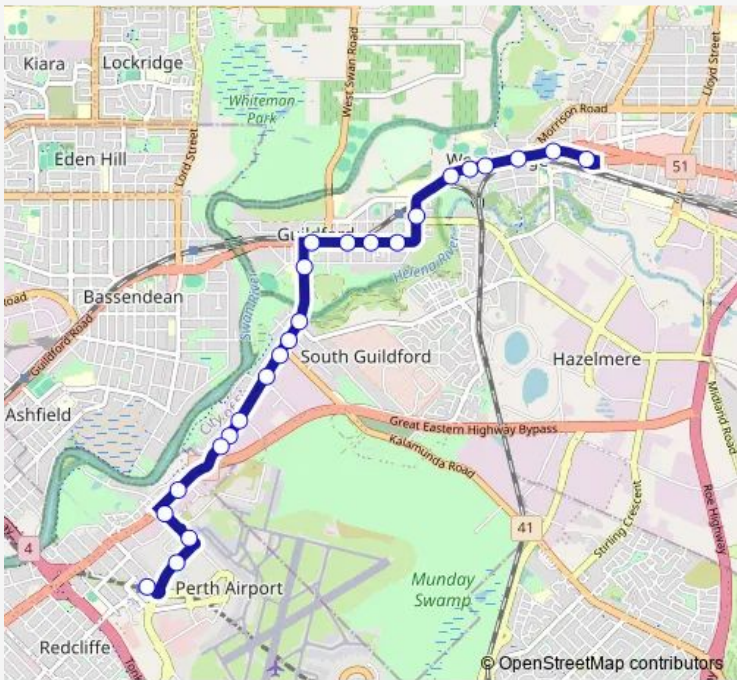

Direction
 Redcliffe Stn Stand 3 — Midland Stn Stand 1
 27 stops
[Open route schedule](#)

- Redcliffe Stn Stand 3
- Dunreath Dr Before Fauntleroy Av
- Fauntleroy Av After Dunreath Dr
- Fauntleroy Av Before Gt Eastern Hwy
- Great Eastern Hwy Before Ivy St
- Great Eastern Hwy After Gt Eastern Hwy Bypass
- Great Eastern Hwy Before Beverley Tce
- Great Eastern Hwy After Koojan Av
- Great Eastern Hwy After Hyne Rd
- Great Eastern Hwy Before Kalamunda Rd
- Great Eastern Hwy Before Kidman Av
- Great Eastern Hwy Before Queens Rd
- Johnson St Before Helena St
- Johnson St Before James St
- James St After Johnson St
- James St Before Hubert St
- James St After Waylen St
- James St After Fauntleroy St
- East St After Swan St
- Great Eastern Hwy After East St
- Great Eastern Hwy Guildford Grammar Prep Sch

Great Eastern Hwy After Devon St

Great Eastern Hwy After Third Av

Great Eastern Hwy Before Harper St

Great Eastern Hwy Before William St

Helena St Before Victoria St

Midland Stn Stand 1

Direction

Midland Stn Stand 6 — Redcliffe Stn Stand 7

24 stops

[Open route schedule](#)

Midland Stn Stand 6

Victoria St Before Archer St

Great Eastern Hwy After Harper St

Great Eastern Hwy After Third Av

Great Eastern Hwy After Devon St

Great Eastern Hwy Guildford Grammar Prep Sch

Wednesday 05:12-18:15

Thursday 05:12-18:15

Friday 05:12-18:15

Saturday 07:32-18:32

Sunday —

Route info

Direction: Midland Stn Stand 6

Stops: 24