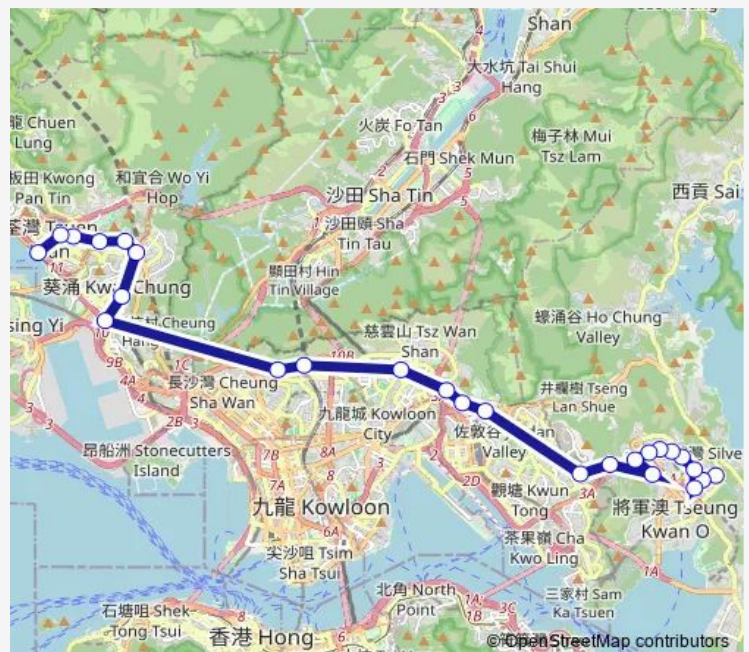

### Route schedule

[Ctb] Hang HAU (North), PO Ning Road[[Kmb] Hang HAU (North)(Tseung Kwan O Hospital) — [Ctb] Tsuen WAN West Station[[Kmb] Tsuen WAN West Station BUS Terminus

Monday 05:15-22:15

Tuesday 05:15-22:15

### Route info

Direction: [Ctb] Hang HAU (North), PO Ning Road[[Kmb] Hang HAU (North)(Tseung Kwan O Hospital)

Stops: 26

Trip Duration: 1 hour 11 min

[Ctb] MA YAU Tong Village, PO LAM Road[[Kmb+Ctb] MA YAU Tong Village/<Br>Ma YAU Tong Village, PO LAM Road[[Kmb] MA YAU Tong Village