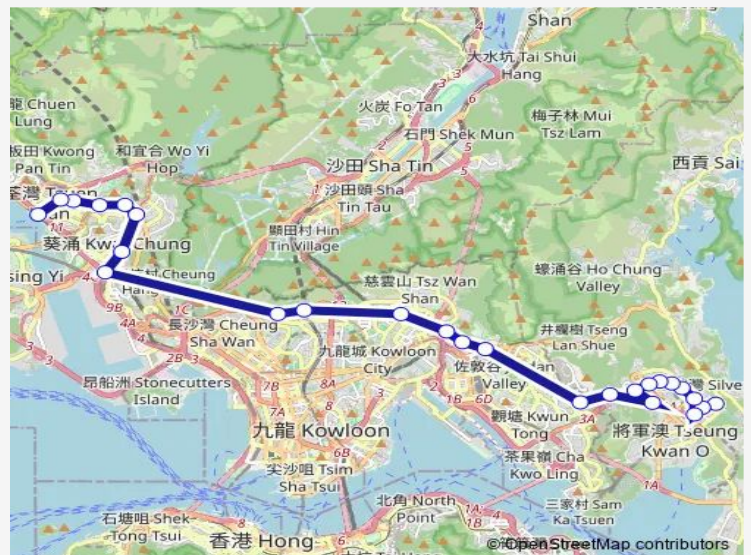

[Ctb] King LAM Estate, PO LAM Road North[[Kmb+Ctb] King LAM Estate/
King MIN House, PO LAM Road North[[Kmb] King LAM Estate

[Ctb] YAN King Road[[Kmb+Ctb] YAN King Road/
Yan King Road[[Kmb] YAN King Road

[Ctb] Leung KIT WAH Primary School, PO Fung Road[[Kmb+Ctb] Leung KIT WAH Primary School/
Leung KIT WAH Primary School, PO Fung Road[[Kmb] Leung KIT WAH Primary School

[Ctb] Serenity Place, PO Hong Road[[Kmb+Ctb] Serenity Place/
Serenity Place, PO Hong Road[[Kmb] Serenity Place

[Ctb] Tsui LAM Estate, PO LAM Road North[[Kmb+Ctb] Tsui LAM Estate/
Tsui LAM Estate, PO LAM Road North[[Kmb] Tsui LAM Estate

Route schedule

[Ctb] Hang HAU (North), PO Ning Road[[Kmb+Ctb] Hang HAU (North)(Tseung Kwan O Hospital)/
Hang HAU (North), PO Ning Road[[Kmb] Hang HAU (North)(Tseung Kwan O Hospital) — [Ctb] Tsuen WAN West Station[[Kmb] Tsuen WAN West Station BUS Terminus

Monday	05:15-22:15
Tuesday	05:15-22:15
Wednesday	05:15-22:15
Thursday	05:15-22:15
Friday	05:15-22:15
Saturday	05:35-22:15
Sunday	05:35-22:15

Route info

Direction: [Ctb] Hang HAU (North), PO Ning Road[[Kmb+Ctb] Hang HAU (North)(Tseung Kwan O Hospital)/
Hang HAU (North), PO Ning Road[[Kmb] Hang HAU (North)(Tseung Kwan O Hospital)

Stops: 26

Trip Duration: 1 hour 22 min

290 — Hang HAU (North) (Tseung Kwan O Hospital) - Tsuen WAN West Station