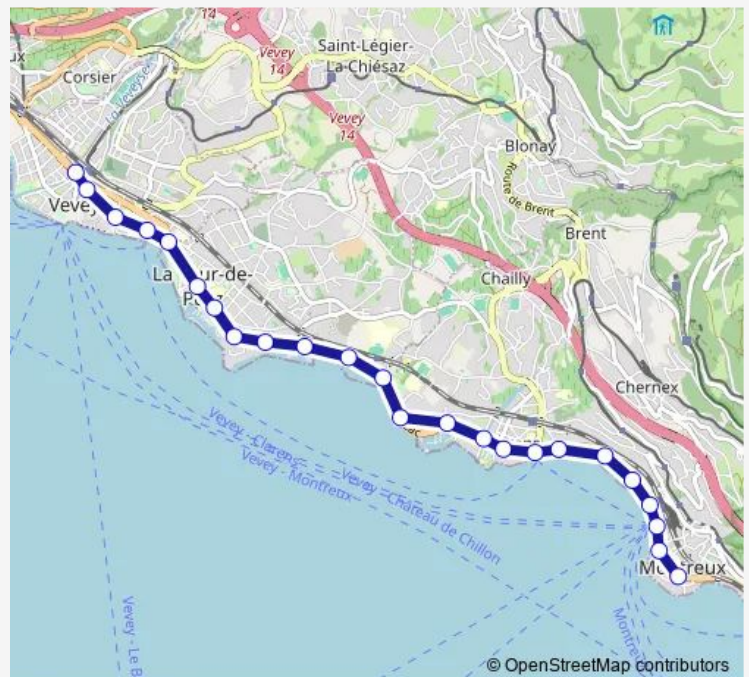

Thursday 03:10

Friday 03:10

Saturday 03:10

Sunday 03:10

Route info

Direction: Vevey, gare

Stops: 24

Trip Duration: 0 hour 21 min

■ 290 — B 290

BusMaps

Montreux, débarcadère

Montreux, Marché

Montreux, casino

Direction

Vevey, gare — Montreux, casino

24 stops

[Open route schedule](#)

Vevey, gare

Vevey, Ronjat

Vevey, Hôtel de Ville

Vevey, Clara-Haskil

Vevey, Entre-Deux-Villes

La Tour-de-Peilz, centre

La Tour-de-Peilz, Baumes

Montreux, casino

Route schedule

Vevey, gare — Montreux, casino

Monday	04:03
Tuesday	—
Wednesday	—
Thursday	04:03
Friday	04:03
Saturday	04:03
Sunday	04:03

Route info

Direction: Vevey, gare

Stops: 24

Trip Duration: 0 hour 21 min