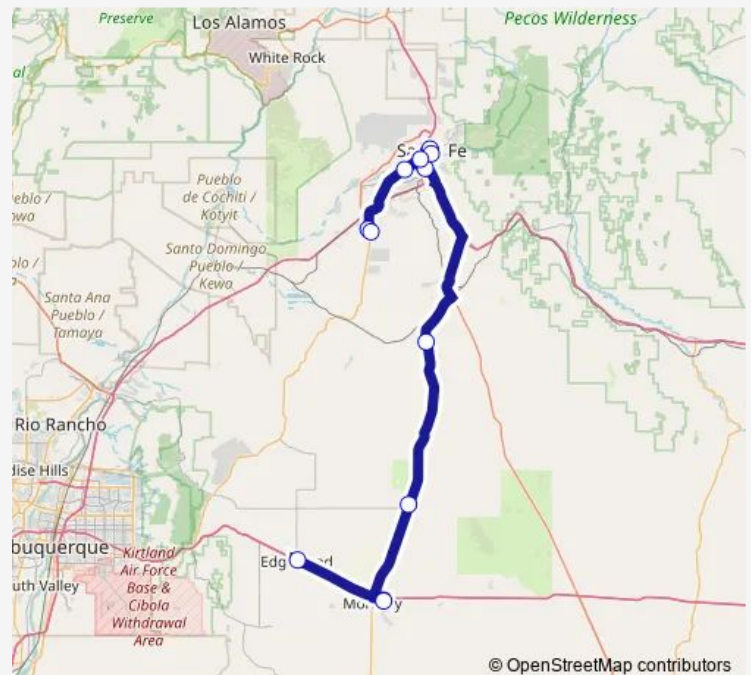

South Capitol Station - Shelter 1

Bataan Memorial Building

Alameda St Temporary Transit Center

Capitol Lot

Hospital Drive & St Michaels Drive

NM-41 & CR-42

NM-41 & Kinsell Avenue

Moriarty Park & Ride Lot

Edgewood Community Center

Route schedule

Santa Fe Place Mall — Edgewood Community Center

Monday 16:40

Tuesday 16:40

Wednesday 16:40

Thursday 16:40

Friday 16:40

Saturday —

Sunday —

Route info

Direction: Santa Fe Place Mall

Stops: 11

Trip Duration: 1 hour 58 min

© OpenStreetMap contributors

290 — Edgewood

BusMaps

Direction

Edgewood Community Center — Santa Fe Adult Detention Facility

12 stops

[Open route schedule](#)

Edgewood Community Center

Moriarty Park & Ride Lot

NM-41 & Kinsell Avenue