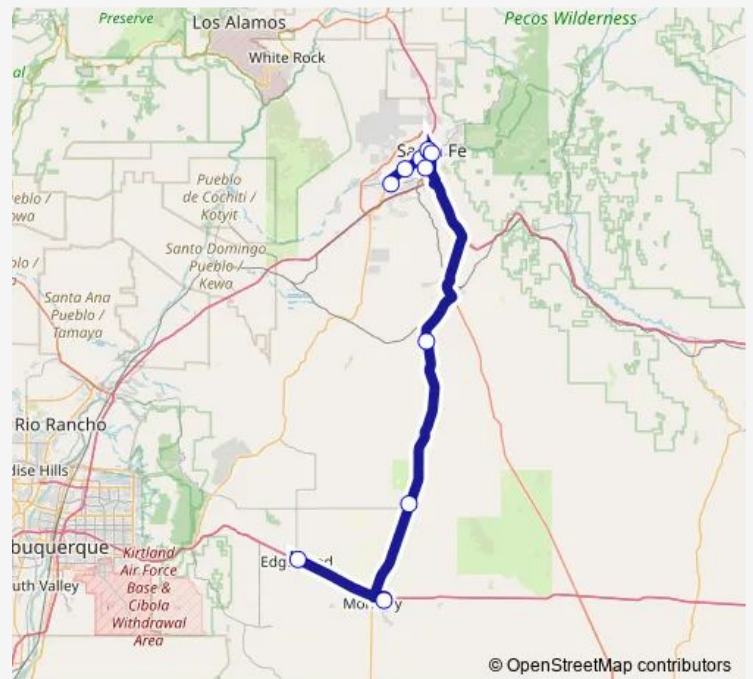

Bus 290 Edgewood

[Go to website](#)

Direction
 Santa Fe Place Mall — Edgewood Community Center

11 stops

[Open route schedule](#)

- Santa Fe Place Mall
- Cerrillos Road & Camino Carlos Rey
- South Capitol Station - Shelter 1
- Bataan Memorial Building
- Alameda St Temporary Transit Center
- Capitol Lot
- Hospital Drive & St Michaels Drive
- NM-41 & CR-42
- NM-41 & Kinsell Avenue
- Moriarty Park & Ride Lot
- Edgewood Community Center

Route schedule
 Santa Fe Place Mall — Edgewood Community Center

Monday	16:40
Tuesday	16:40
Wednesday	16:40
Thursday	16:40
Friday	16:40
Saturday	—
Sunday	—

Route info

Direction: Santa Fe Place Mall

Stops: 11

Trip Duration: 1 hour 58 min

Direction

Edgewood Community Center — Santa Fe Adult Detention Facility

12 stops

[Open route schedule](#)

Edgewood Community Center

Moriarty Park & Ride Lot

NM-41 & Kinsell Avenue

NM-41 & CR-42

Hospital Drive & St Michaels Drive

Bataan Memorial Building

Alameda St Temporary Transit Center

Capitol Lot

South Capitol Station - Shelter 1

Cerrillos Road & Camino Carlos Rey

State Penitentiary Administration Office