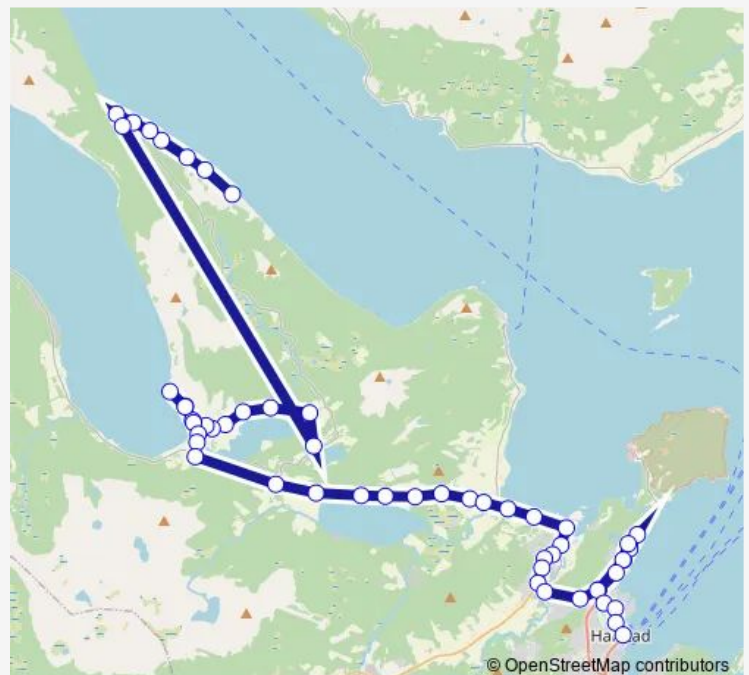

### Route schedule

Inner-Aun — Harstad Byterminal

Monday 07:10

Tuesday 07:10

Wednesday 07:10

Thursday 07:10

Friday 07:10-13:20

Saturday —

### Route info

Direction: Inner-Aun

Stops: 53

Trip Duration: 1 hour 9 min

290 — Harstad - Kasfjord - Aun

Kasfjord skole

Torskott

Høgda