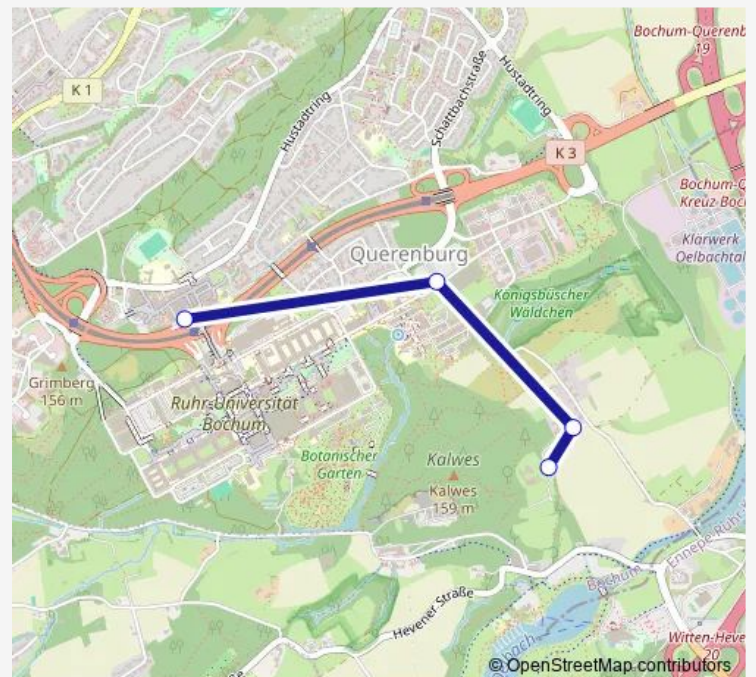

Bus Ast16

[Go to website](#)

Direction

Bochum Kalwes — Bochum Ruhr-Universität

4 stops

[Open route schedule](#)

Bochum Kalwes

Bochum Kollegstr.

Bochum Hochschule Bochum

Bochum Ruhr-Universität

Route schedule

Bochum Kalwes — Bochum Ruhr-Universität

Monday 06:29-23:59

Tuesday 06:29-23:59

Wednesday 06:29-23:59

Thursday 06:29-23:59

Friday 06:29-23:59

Saturday 06:29-23:59

Sunday 06:29-23:59

Route info

Direction: Bochum Kalwes

Stops: 4

Trip Duration: 0 hour 8 min

Ast16

BusMaps

Direction

Bochum Ruhr-Universität — Bochum Kalwes

4 stops

[Open route schedule](#)

Bochum Ruhr-Universität

Bochum Hochschule Bochum

Bochum Kollegstr.