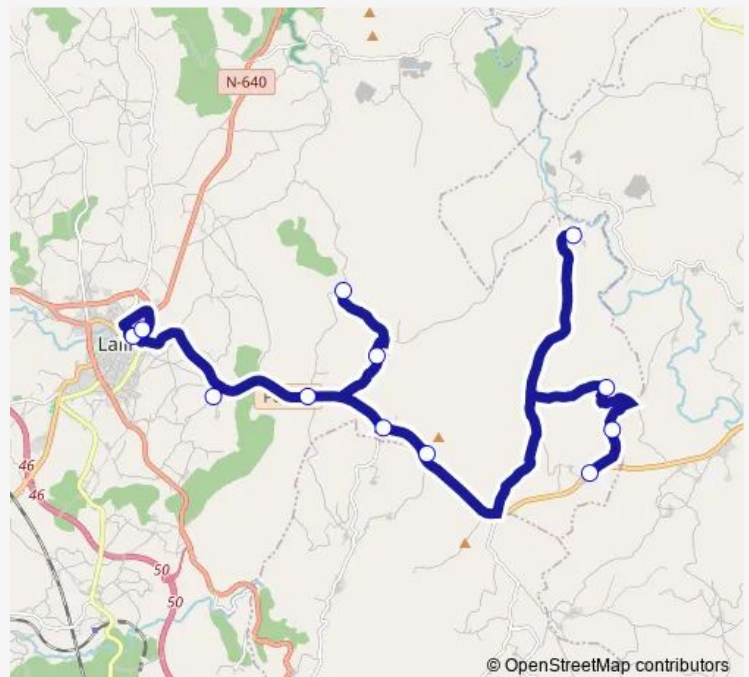

Saturday —

Sunday —

Route info

Direction: Ceip Xesús Golmar

Stops: 12

Trip Duration: 0 hour 50 min

© OpenStreetMap contributors

■ XG664002 — Ceip Xesús Golmar - Tecedeiras

BusMaps

Direction

Tecedeiras — Ceip Xesús Golmar

12 stops

[Open route schedule](#)

Tecedeiras

Eirexe

Froxan

Saturday —

Sunday —

Route info

Direction: Tecedeiras

Stops: 12

Trip Duration: 0 hour 50 min

XG664002 Bus time schedules and route maps are available in an offline PDF at busmaps.com. Use the busmaps.com website to see live bus times, train schedule or subway schedule, and step-by-step directions for all public transit in Rodeiro