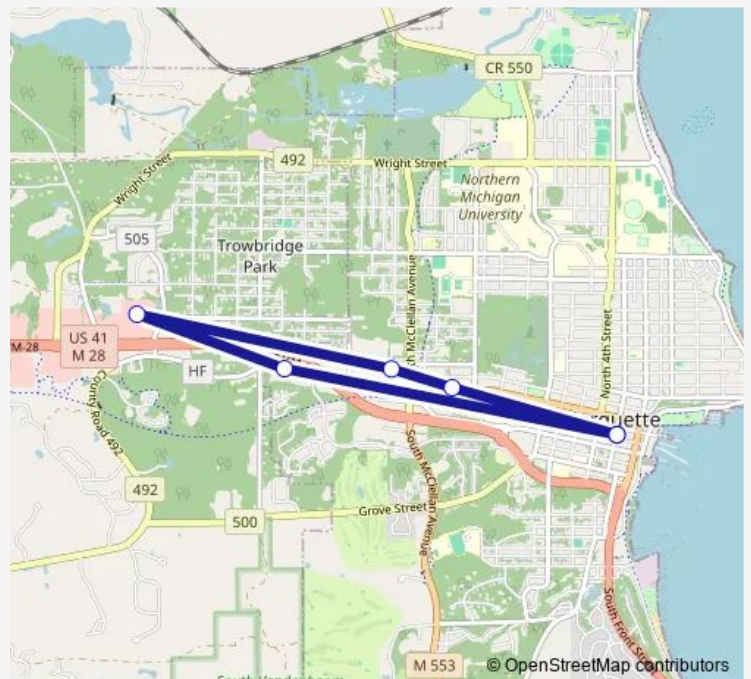

Direction

Marq-Tran Transfer Station — Marq-Tran Transfer Station

6 stops

[Open route schedule](#)

Marq-Tran Transfer Station

Garfield Ave.

L and M Supply

Westwood Mall

Friday 06:35-18:35

Saturday 09:35-15:35

Sunday —

Route info

Direction: Marq-Tran Transfer Station

Stops: 6

Trip Duration: 0 hour 25 min

Mall Bus time schedules and route maps are available in an offline PDF at busmaps.com. Use the busmaps.com website to see live bus times, train schedule or subway schedule, and step-by-step directions for all public transit in Marquette