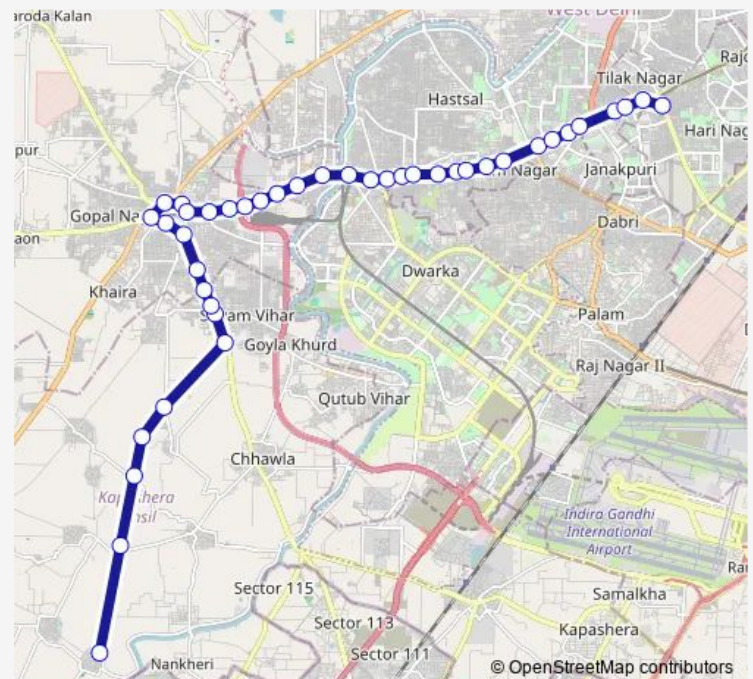

### Direction

Jhatikra Village — Tilak Nagar Jail Road

41 stops

[Open route schedule](#)

- Jhatikra Village
- Daulat Pur Crossing
- Pandwala Crossing
- Ayudham Society
- Rewla Tajpur Crossing
- Jhatikara Crossing
- Goela Dairy Crossing
- Deenpur Village
- Durga Vihar
- BDO Office
- Chhawla Stand Najafgarh
- Police Station Najafgarh
- Dhansa Stand
- Jharoda Crossing
- Nazafgarh Health Centre
- Najafgarh Delhi Gate
- Tuda Mandi
- Power House Najafgarh
- Sai Baba Mandir (Nazafgarh)
- Nangli Sakrawati
- Nangli Sakrawati Crossing

### Route schedule

Jhatikra Village — Tilak Nagar Jail Road

Monday	05:35-22:30
Tuesday	05:35-22:30
Wednesday	05:35-22:30
Thursday	05:35-22:30
Friday	05:35-22:30
Saturday	05:35-22:30
Sunday	05:35-22:30

### Route info

Direction: Jhatikra Village

Stops: 41

Trip Duration: 1 hour 35 min

818down

BusMaps

Arjun Park

Nangli Dairy