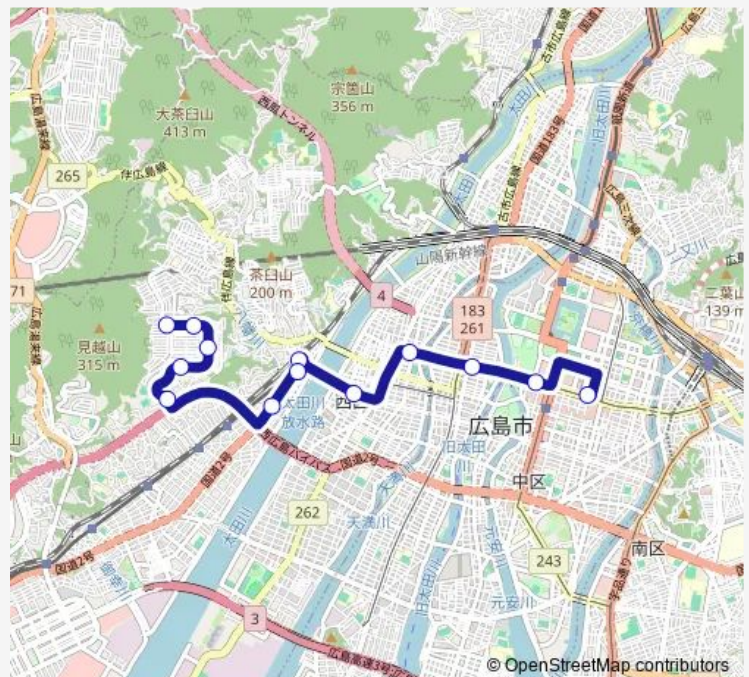

Thursday 08:58-18:50

Friday 08:58-18:50

Saturday 09:05-20:38

Sunday 09:05-20:38

Route info

Direction: 八丁堀(ハンズ前)

Stops: 13

Trip Duration: 0 hour 41 min