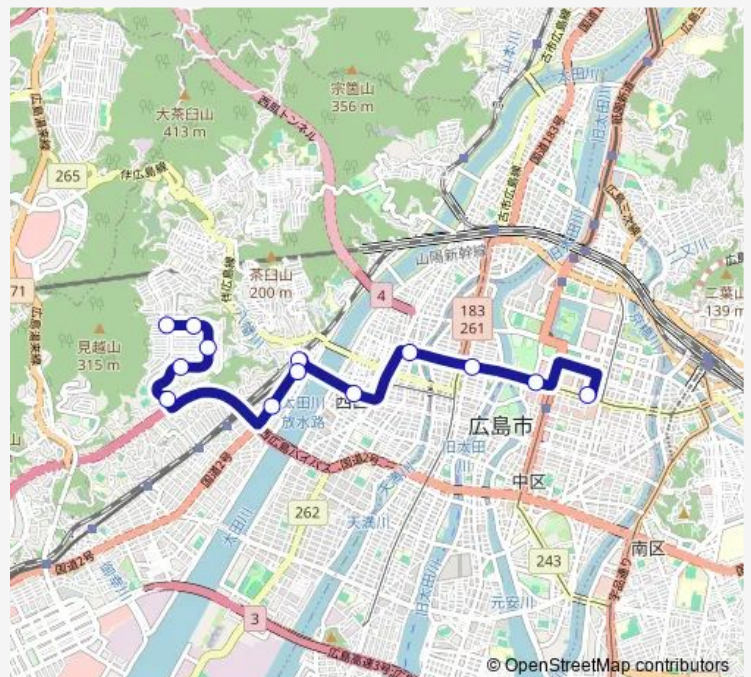

Thursday 08:58-18:50

Friday 08:58-18:50

Saturday 09:05-20:38

Sunday 09:05-20:38

Route info

Direction: 八丁堀(ハンス前)

Stops: 13

Trip Duration: 0 hour 33 min