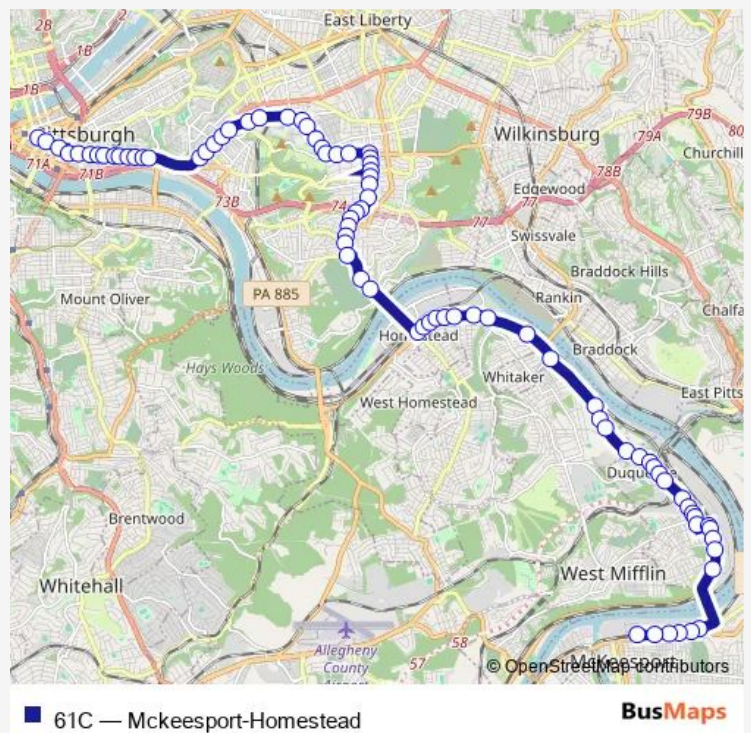

Bus 61C Mckeesport-Homestead

[Go to website](#)

Direction
 Fifth AVE + Wood St — Mckspt Transportation CTR + BAY #2

80 stops

[Open route schedule](#)

- Fifth AVE + Wood St
- Fifth AVE + Smithfield St
- Fifth AVE + Ross St
- Forbes AVE + Boyd ST (Duquesne Univ)
- Forbes AVE + Mcanulty Dr
- Forbes AVE + Magee St
- Forbes AVE + Stevenson St
- Forbes AVE + Pride ST (Mercy Hospital)
- Forbes AVE + VAN Braam St
- Forbes AVE + Miltenberger St
- Forbes AVE + Gist St
- Forbes AVE + Jumonville
- Forbes AVE + Seneca
- Forbes AVE + Moultrie
- Forbes AVE + Craft AVE Fs
- Forbes AVE + Halket ST (Magee Hospital)
- Forbes AVE + Mckee Pl
- Forbes AVE + Atwood St
- Forbes AVE + Bouquet ST Fs
- Forbes AVE + Bellefield Ns
- Forbes AVE + Craig St

Route schedule

Fifth AVE + Wood St — Mckspt Transportation CTR + BAY #2

Monday	04:52-01:31 ⁺¹
Tuesday	04:52-01:31 ⁺¹
Wednesday	04:52-01:31 ⁺¹
Thursday	04:52-01:31 ⁺¹
Friday	04:52-01:31 ⁺¹
Saturday	05:20-01:50 ⁺¹
Sunday	05:39-00:23 ⁺¹

Route info

Direction: Fifth AVE + Wood St

Stops: 80

Trip Duration: 1 hour 5 min

Forbes AVE + Morewood (Carnegie Mellon)

Forbes AVE + Beeler

Forbes + Margaret Morrison Ns

Forbes AVE + Plainfield

Murray AVE + Hobart

Murray AVE + Phillips

Murray AVE + Forward

Murray AVE + Morrowfield

Murray AVE + Burchfield

Murray AVE + Flemington St

Murray AVE + Welfer

Murray AVE + Lilac