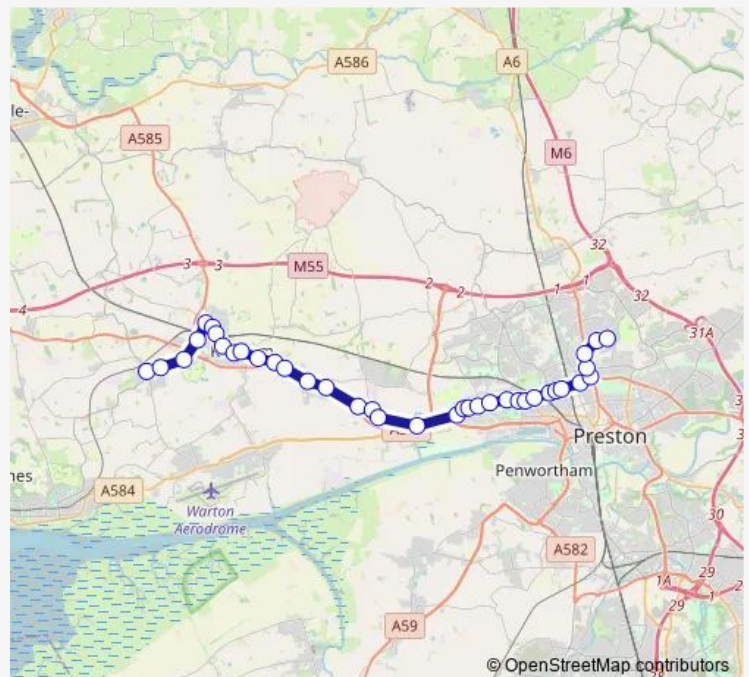

Thursday 08:07

Friday 08:07

Saturday —

Sunday —

Route info

Direction: Grapes Hotel

Stops: 37

Trip Duration: 0 hour 47 min