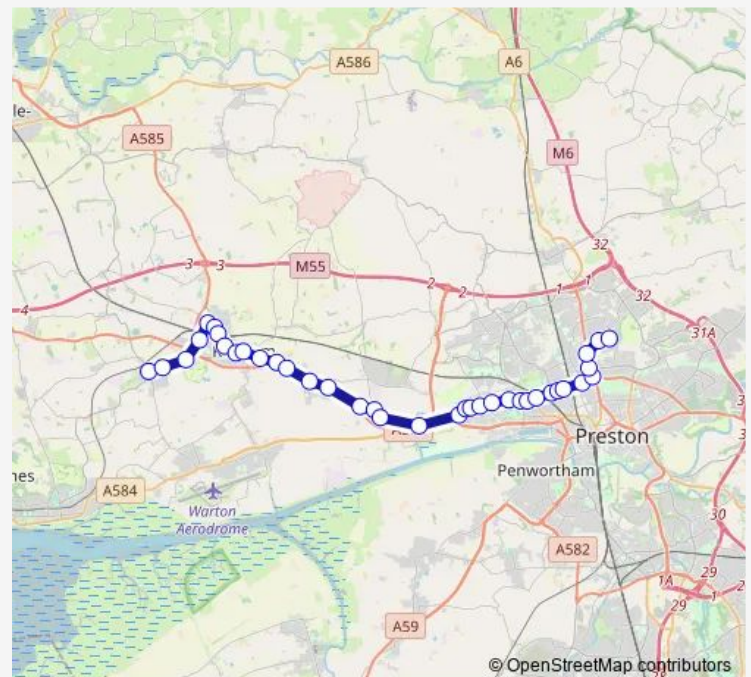

Thursday 08:07

Friday 08:07

Saturday —

Sunday —

Route info

Direction: Grapes Hotel

Stops: 37

Trip Duration: 0 hour 47 min

■ 61C — Preston - Blackpool

BusMaps

The Pig & Whistle

Police Station

Weeton Place

Broadway

Post Office

Pedders Lane