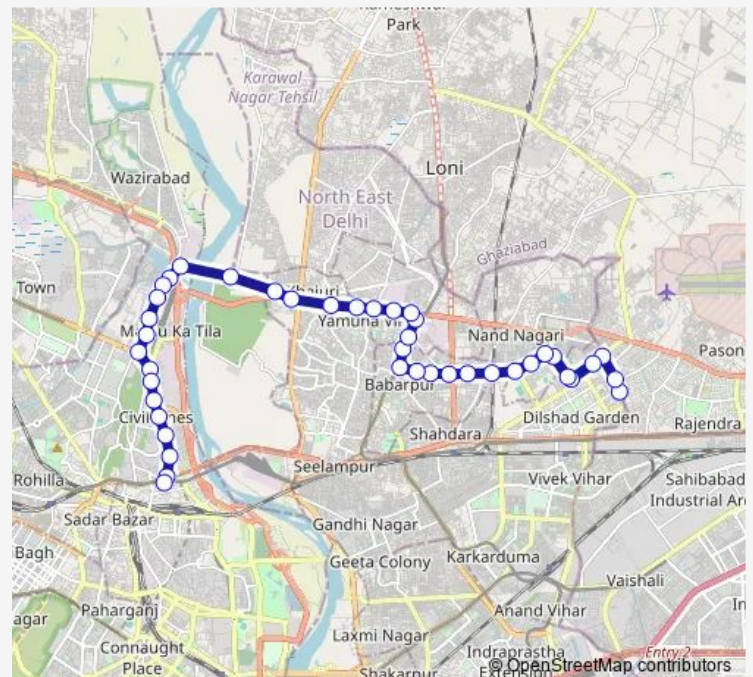

### Route schedule

Dilshad Garden Depot Cluster — Mori Gate Terminal

Monday 19:39-22:13

Tuesday 19:39-22:13

Wednesday 19:39-22:13

Thursday 19:39-22:13

Friday 19:39-22:13

Saturday 19:39-22:13

Sunday 19:39-22:13

### Route info

Direction: Dilshad Garden Depot Cluster

Stops: 42

Trip Duration: 1 hour 12 min

239cldown

Yamuna Vihar Brijpuri

B-Block Yamuna Vihar

Bhajanpura