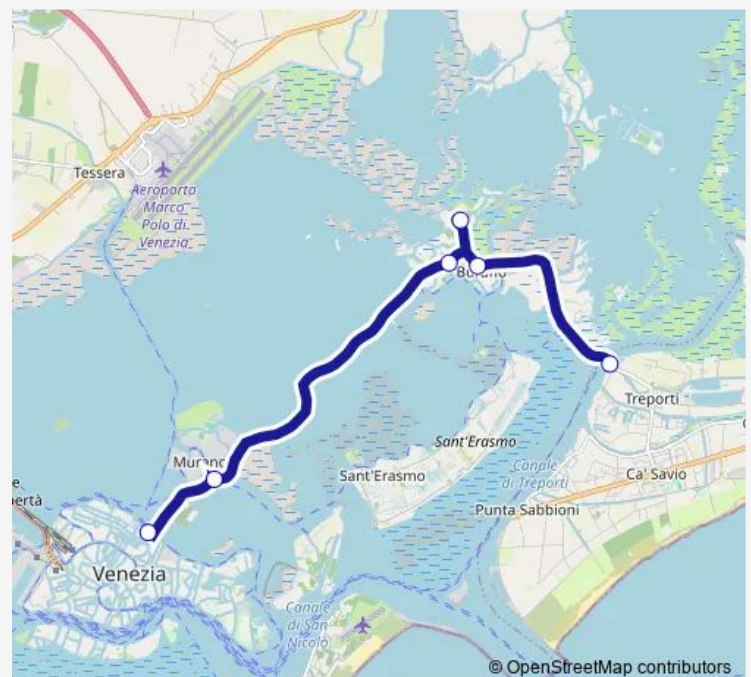

Wednesday 05:40-20:55

Thursday 05:40-20:55

Friday 05:40-20:55

Saturday 05:40-20:55

Sunday 05:40-20:55

Route info

Direction: Treporti

Stops: 6

Trip Duration: 0 hour 58 min

Direction

F.te Nove A — Punta Sabbioni A

7 stops

[Open route schedule](#)

F.te Nove A

Murano Faro A

Mazzorbo

Saturday 06:40-21:40

Sunday 06:40-21:40

Route info

Direction: Treporti

Stops: 6

Trip Duration: 0 hour 58 min

12 Ferry time schedules and route maps are available in an offline PDF at busmaps.com. Use the busmaps.com website to see live bus times, train schedule or subway schedule, and step-by-step directions for all public transit in Venice