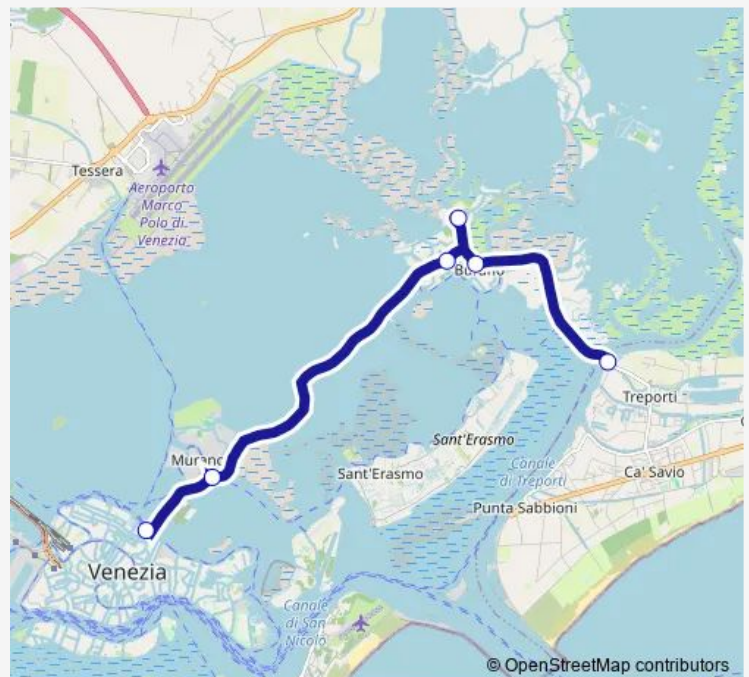

Wednesday 05:40-20:55

Thursday 05:40-20:55

Friday 05:40-20:55

Saturday 05:40-20:55

Sunday 05:40-20:55

Route info

Direction: Treporti

Stops: 6

Trip Duration: 0 hour 58 min

12 — Punta Sabbioni A - F.te Nove A

Direction

F.te Nove A — Punta Sabbioni A

7 stops

[Open route schedule](#)

F.te Nove A

Murano Faro A

Friday 06:40-21:40

Saturday 06:40-21:40

Sunday 06:40-21:40

Route info

Direction: Treporti

Stops: 6

Trip Duration: 0 hour 58 min

12 Ferry time schedules and route maps are available in an offline PDF at busmaps.com. Use the busmaps.com website to see live bus times, train schedule or subway schedule, and step-by-step directions for all public transit in Venice