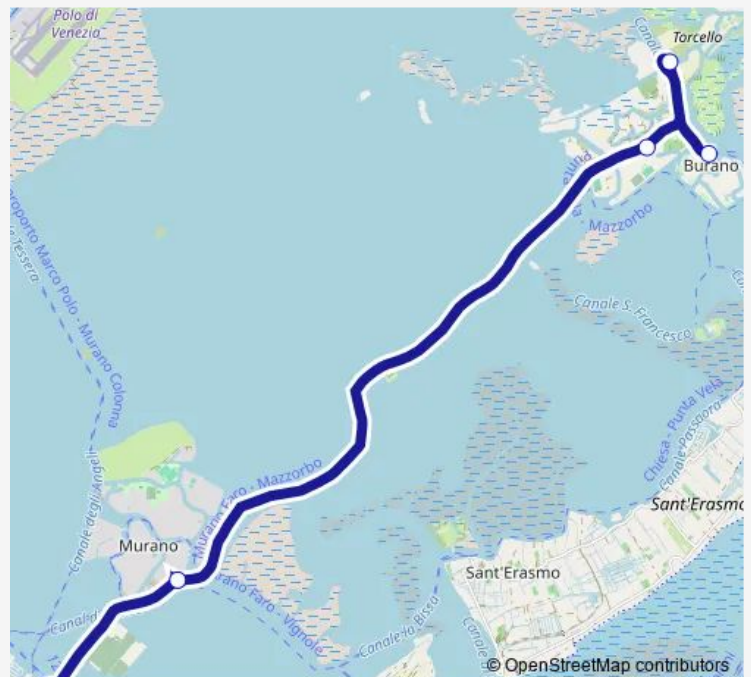

Thursday 05:00

Friday 05:00

Saturday 05:00

Sunday 05:00

Route info

Direction: Burano C

Stops: 5

Trip Duration: 0 hour 42 min

12 — Burano C - F.te Nove A

Direction

F.te Nove A — Burano C

5 stops

[Open route schedule](#)

F.te Nove A

Murano Faro A

Mazzorbo