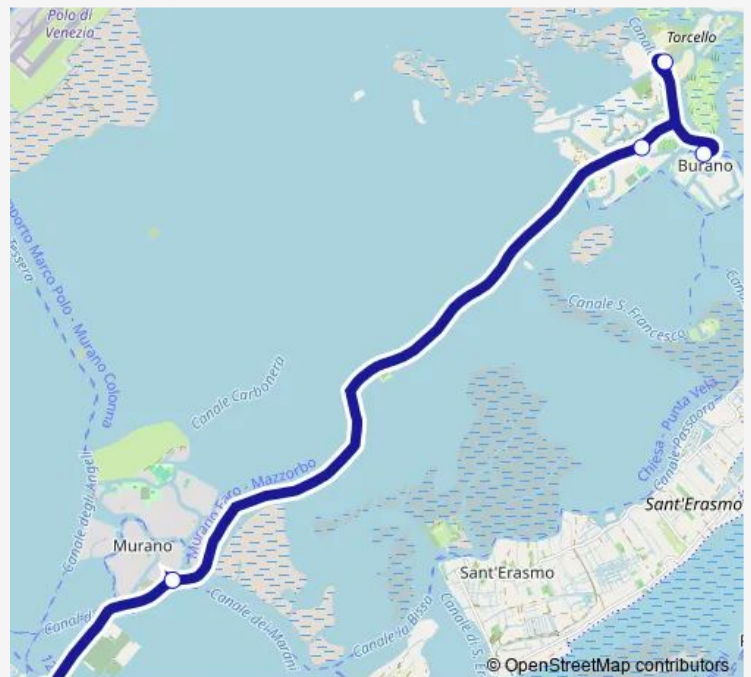

Thursday 05:00

Friday 05:00

Saturday 05:00

Sunday 05:00

Route info

Direction: Burano C

Stops: 5

Trip Duration: 0 hour 42 min

Direction

F.te Nove A — Burano C

5 stops

[Open route schedule](#)

F.te Nove A

Murano Faro A

Mazzorbo

Torcello A Richiesta