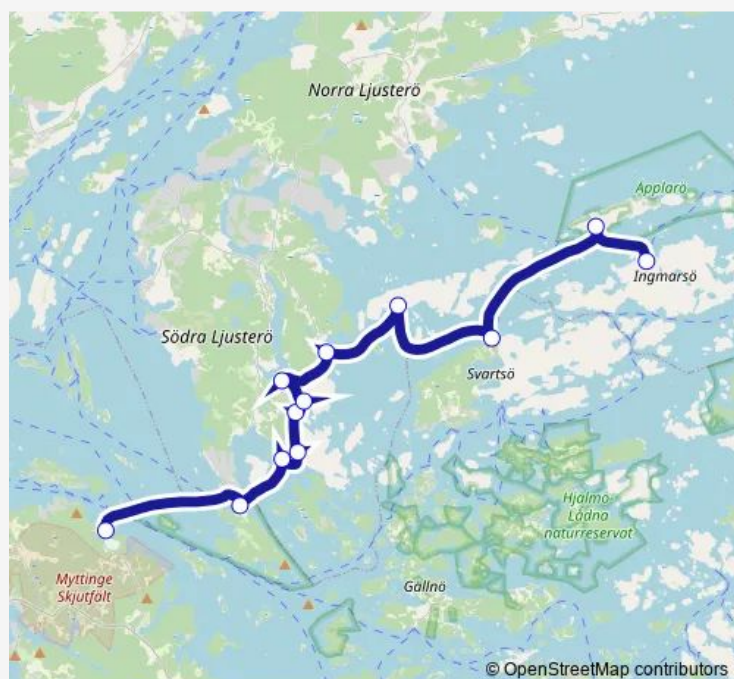

Gåshaga

Hasseludden

Nacka strand

Route schedule

Husarö — Strömkajen

| | |
|-----------|-------|
| Monday | — |
| Tuesday | — |
| Wednesday | — |
| Thursday | — |
| Friday | — |
| Saturday | 17:45 |
| Sunday | — |

Route info

Direction: Husarö

Stops: 23

Trip Duration: 2 hour 55 min

© OpenStreetMap contributors

Slussen

Strömkajen

Direction

Vaxholm — Edö

23 stops

[Open route schedule](#)

Vaxholm

Stegesund

Vikingsborg

Bernhardsro

Björknäs