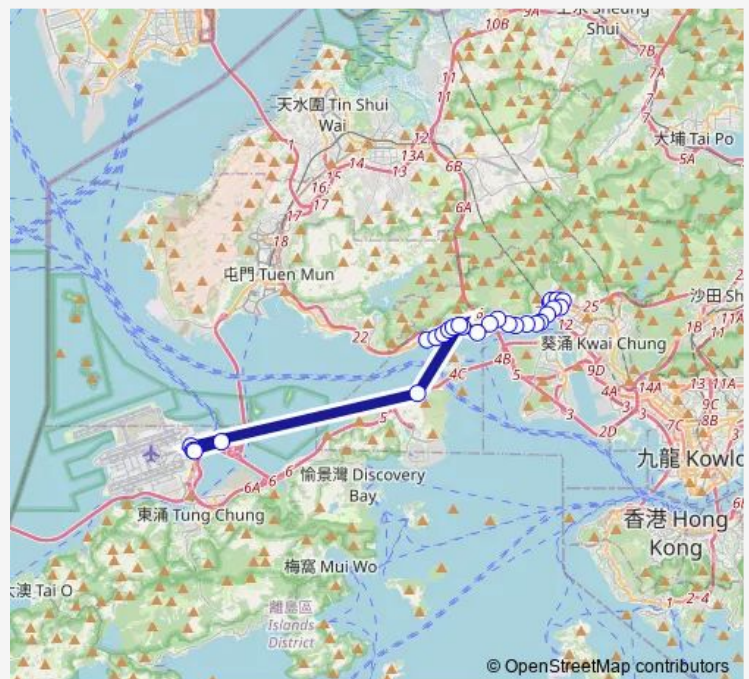

Monday 05:35-07:35

Tuesday 05:35-07:35

Wednesday 05:35-07:35

Thursday 05:35-07:35

Friday 05:35-07:35

Saturday 05:35-07:35

Sunday 05:35-07:35

Route info

Direction: [Kmb] Allway Gardens BUS Terminus[[Lwb] Allway Gardens BUS Terminus

Stops: 27

Trip Duration: 1 hour 22 min

■ A38 — Tsuen WAN (Allway Gardens) - Airport (Ground Transportation Centre)

[Ctb] Tsing Lung TAU Tsuen, Castle Peak Road[[Kmb]
Tsing Lung TAU Tsuen][Lwb] Tsing Lung TAU Tsuen