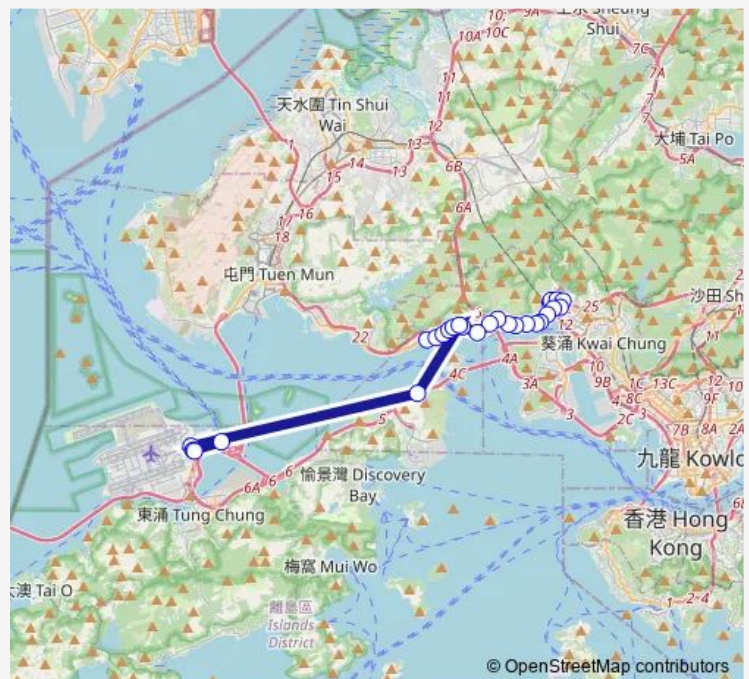

[Kmb] Ting Kau[[Lwb] Ting Kau

[Kmb] Lido Beach[[Lwb] Lido Beach

[Kmb] HOI MEI Beach[[Lwb] HOI MEI Beach

[Kmb] Sham TSZ Street Sham Tseng[[Lwb] Sham TSZ Street Sham Tseng

Route schedule

[Kmb] Allway Gardens BUS Terminus[[Lwb] Allway Gardens BUS Terminus — [Lwb] Airport (GTC) BUS Terminus

Monday 05:35-07:35

Tuesday 05:35-07:35

Wednesday 05:35-07:35

Thursday 05:35-07:35

Friday 05:35-07:35

Saturday 05:35-07:35

Sunday 05:35-07:35

Route info

Direction: [Kmb] Allway Gardens BUS Terminus[[Lwb] Allway Gardens BUS Terminus

Stops: 27

Trip Duration: 1 hour 28 min

[Ctb] Tsing Lung TAU Tsuen, Castle Peak Road[[Kmb]
Tsing Lung TAU Tsuen][Lwb] Tsing Lung TAU Tsuen