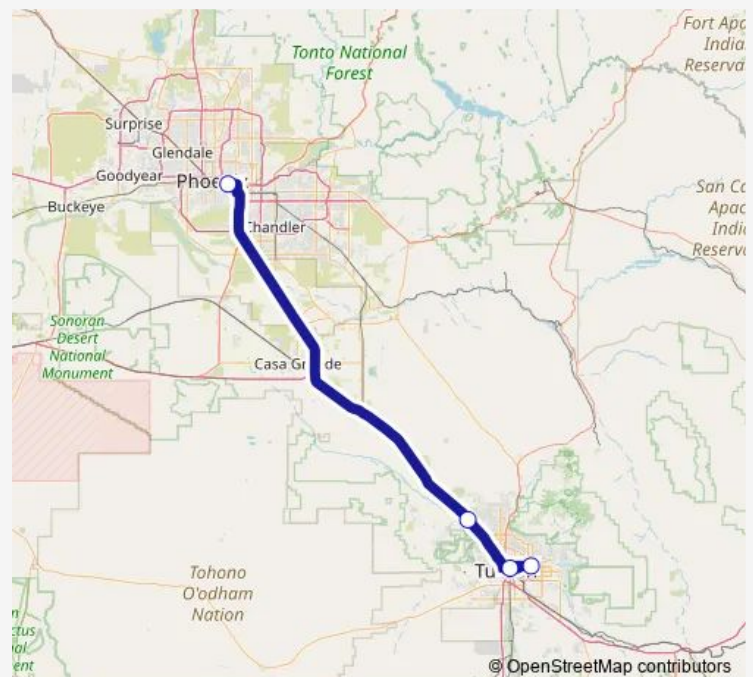

University of Arizona

Tucson-Speedway

Route schedule

Phoenix Sky Harbor International Airport — Tucson-Speedway

Monday 06:00-23:00

Tuesday 06:00-23:00

Wednesday 06:00-23:00

Thursday 06:00-23:00

Friday 06:00-23:00

Saturday 06:00-23:00

Sunday 06:00-23:00

Route info

Direction: Phoenix Sky Harbor International Airport

Stops: 4

Trip Duration: 2 hour 15 min

Direction

Tucson-Speedway — Phoenix Sky Harbor International Airport

4 stops

[Open route schedule](#)

Tucson-Speedway

University of Arizona

Tucson-Twin Peaks

Phoenix Sky Harbor International Airport

Route schedule