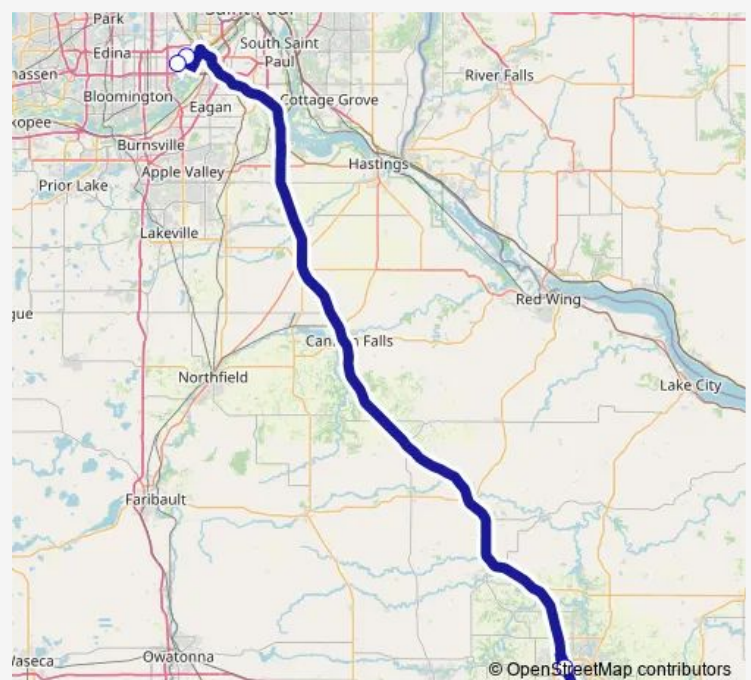

## Bus Groome Transportation Rochester

[Go to website](#)**Direction**Rochester Hotels — Minneapolis / St Paul Airport (MSP)  
Terminal 2

5 stops

[Open route schedule](#)

Rochester Hotels

Groome Transportation Office - Rochester

Microtel Inn &amp; Suites Rochester Mayo Clinic North

Minneapolis / St Paul Airport (MSP) Terminal 1

Minneapolis / St Paul Airport (MSP) Terminal 2

**Route schedule**Rochester Hotels — Minneapolis / St Paul Airport (MSP)  
Terminal 2

Monday 04:40-18:40

Tuesday 04:40-18:40

Wednesday 04:40-18:40

Thursday 04:40-18:40

Friday 04:40-18:40

Saturday 04:40-18:40

Sunday 04:40-18:40

**Route info**

Direction: Rochester Hotels

Stops: 5

Trip Duration: 2 hour 0 min

Groome Transportation — Rochester

**Direction**

Minneapolis / St Paul Airport (MSP) Terminal 1 —  
Rochester Hotels

5 stops

[Open route schedule](#)