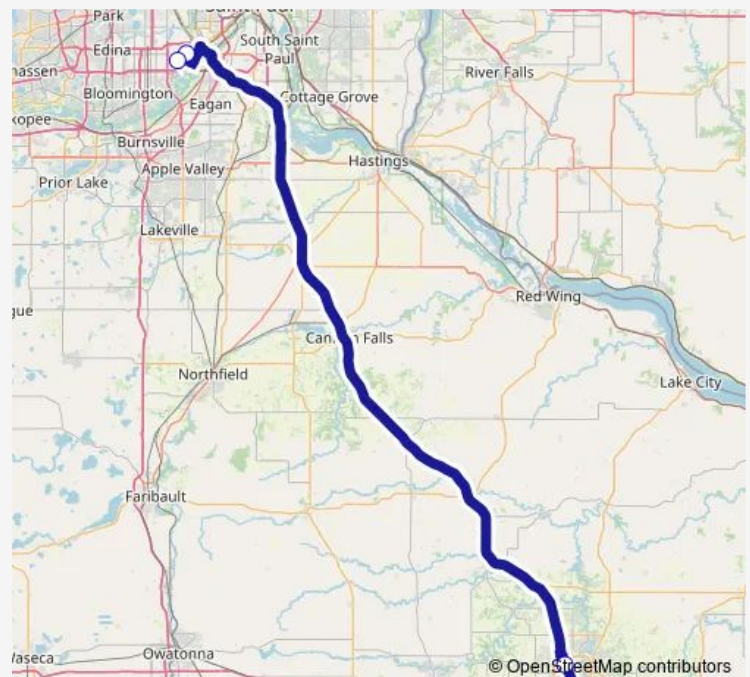

Bus Groome Transportation Rochester

[Go to website](#)**Direction**Rochester Hotels — Minneapolis / St Paul Airport (MSP)
Terminal 2

5 stops

[Open route schedule](#)

Rochester Hotels

Groome Transportation Office - Rochester

Microtel Inn & Suites Rochester Mayo Clinic North

Minneapolis / St Paul Airport (MSP) Terminal 1

Minneapolis / St Paul Airport (MSP) Terminal 2

Route scheduleRochester Hotels — Minneapolis / St Paul Airport (MSP)
Terminal 2

Monday 04:40-18:40

Tuesday 04:40-18:40

Wednesday 04:40-18:40

Thursday 04:40-18:40

Friday 04:40-18:40

Saturday 04:40-18:40

Sunday 04:40-18:40

Route info

Direction: Rochester Hotels

Stops: 5

Trip Duration: 2 hour 0 min

Groome Transportation — Rochester

Direction

Minneapolis / St Paul Airport (MSP) Terminal 1 —
Rochester Hotels

5 stops

[Open route schedule](#)