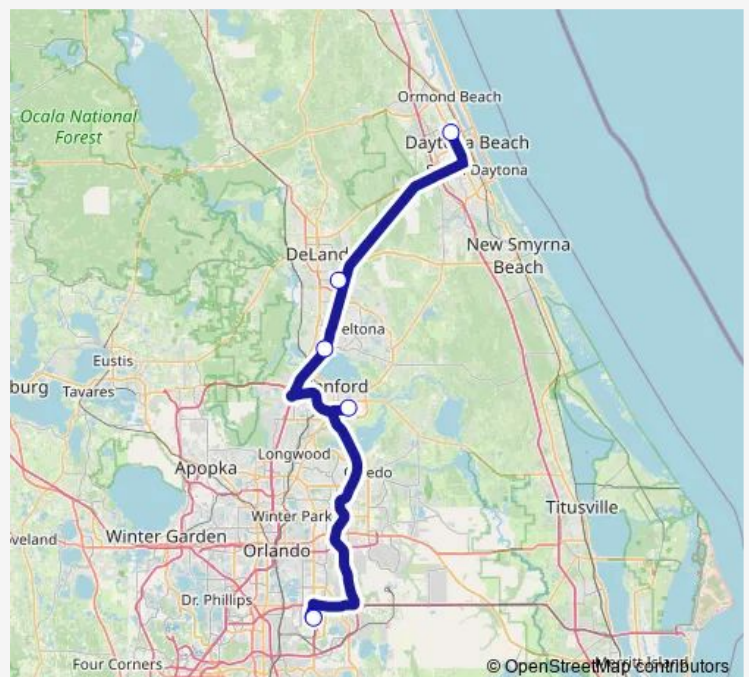

Bus Groome Transportation Daytona

[Go to website](#)

Direction

MCO Airport - Terminal B — Groome Transportation Office - Daytona

6 stops

[Open route schedule](#)

MCO Airport - Terminal B

MCO Airport - Terminal A

Sanford Airport (Sfb)

Hampton Inn - Debarry

Village Cafe

Groome Transportation Office - Daytona

Route schedule

MCO Airport - Terminal B — Groome Transportation Office - Daytona

Monday 06:15-23:45

Tuesday 06:15-23:45

Wednesday 06:15-23:45

Thursday 06:15-23:45

Friday 06:15-23:45

Saturday 06:15-23:45

Sunday 06:15-23:45

Route info

Direction: MCO Airport - Terminal B

Stops: 6

Trip Duration: 1 hour 45 min

Groome Transportation — Daytona

Direction

Groome Transportation Office - Daytona — MCO Airport - Terminal B

6 stops

[Open route schedule](#)

Groome Transportation Office - Daytona