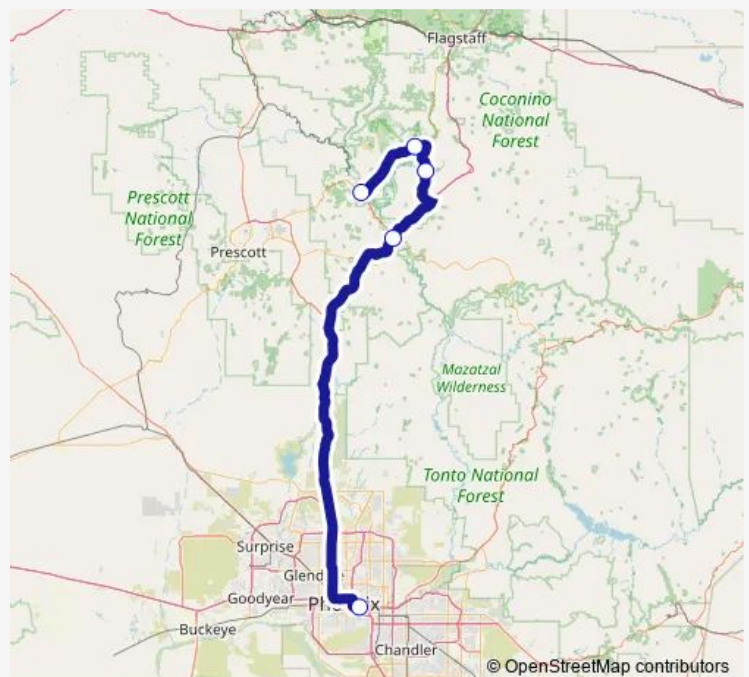

Bus Groome Transportation Sedona

[Go to website](#)

Direction

Phoenix Sky Harbor International Airport — Groome Transportation Office - Cottonwood

5 stops

[Open route schedule](#)

Phoenix Sky Harbor International Airport

Camp Verde Chevron Station

Holiday Inn Express Oak Creek

Andante Inn of Sedona

Groome Transportation Office - Cottonwood

Route schedule

Phoenix Sky Harbor International Airport — Groome Transportation Office - Cottonwood

Monday	07:45-22:45
Tuesday	07:45-22:45
Wednesday	07:45-22:45
Thursday	07:45-22:45
Friday	07:45-22:45
Saturday	07:45-22:45
Sunday	07:45-22:45

Route info

Direction: Phoenix Sky Harbor International Airport

Stops: 5

Trip Duration: 3 hour 0 min

■ Groome Transportation — Sedona

Direction

Groome Transportation Office - Cottonwood — Phoenix Sky Harbor International Airport

5 stops

[Open route schedule](#)

Groome Transportation Office - Cottonwood