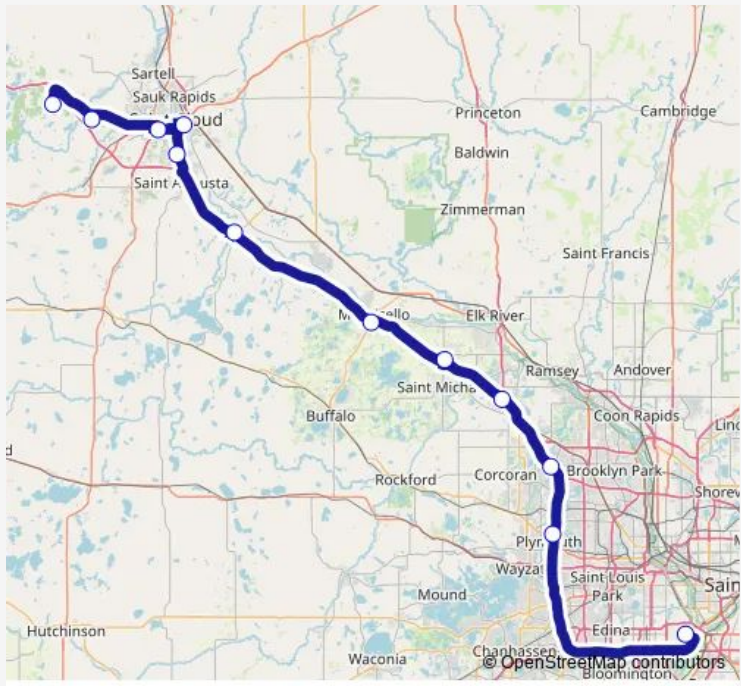

- Saint Johns University, Collegeville Township, MN, Usa
- College of Saint Benedict
- Groome Office Park & Go - St. Cloud
- St. Cloud State University - Atwood Memorial Center
- Park & Ride St. Cloud
- Clearwater Travel Plaza
- Super 8 - Monticello
- Country Inn & Suites - Albertville
- Americinn - Rogers
- Applebee's - Maple Grove
- Comfort Inn - Plymouth
- Minneapolis / St Paul Airport (MSP) Terminal 1

Route schedule
 Saint Johns University, Collegeville Township, MN, Usa —
 Minneapolis / St Paul Airport (MSP) Terminal 1

Monday	03:05-19:20
Tuesday	03:05-19:20
Wednesday	03:05-19:20
Thursday	03:05-19:20
Friday	03:05-19:20
Saturday	03:05-19:20
Sunday	03:05-19:20

Route info

Direction: Saint Johns University, Collegeville Township, MN, Usa

Stops: 12

Trip Duration: 2 hour 10 min

Direction

Minneapolis / St Paul Airport (MSP) Terminal 1 — Saint Johns University, Collegeville Township, MN, Usa

13 stops

[Open route schedule](#)

Minneapolis / St Paul Airport (MSP) Terminal 1

Minneapolis / St Paul Airport (MSP) Terminal 2

Comfort Inn - Plymouth

Applebee's - Maple Grove

Americinn - Rogers

Country Inn & Suites - Albertville