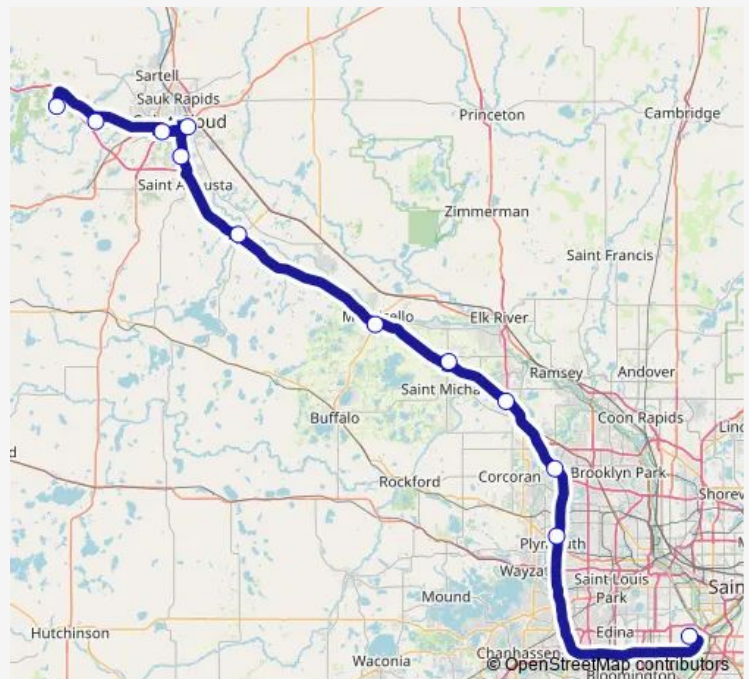

Americinn - Rogers

Applebee's - Maple Grove

Comfort Inn - Plymouth

Minneapolis / St Paul Airport (MSP) Terminal 1

Route schedule

Saint Johns University, Collegeville Township, MN, Usa — Minneapolis / St Paul Airport (MSP) Terminal 1

Monday 03:05-19:20

Tuesday 03:05-19:20

Wednesday 03:05-19:20

Thursday 03:05-19:20

Friday 03:05-19:20

Saturday 03:05-19:20

Sunday 03:05-19:20

Route info

Direction: Saint Johns University, Collegeville Township, MN, Usa

Stops: 12

Trip Duration: 2 hour 10 min

Groome Transportation — St. Cloud

Direction

Minneapolis / St Paul Airport (MSP) Terminal 1 — Saint Johns University, Collegeville Township, MN, Usa

13 stops

[Open route schedule](#)

Minneapolis / St Paul Airport (MSP) Terminal 1

Minneapolis / St Paul Airport (MSP) Terminal 2

Comfort Inn - Plymouth

Applebee's - Maple Grove

Americinn - Rogers

Country Inn & Suites - Albertville