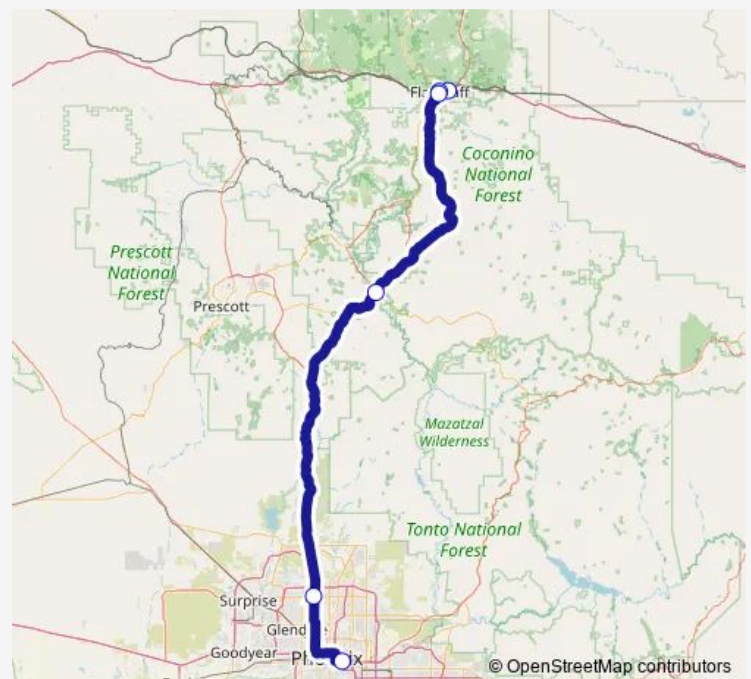

Bus Groome Transportation Flagstaff

[Go to website](#)

Direction

Flagstaff-Groome Transportation Office — Phoenix Sky Harbor International Airport

6 stops

[Open route schedule](#)

Flagstaff-Groome Transportation Office

Flagstaff Amtrak

University North

Camp Verde Chevron Station

Denny's Restaurant

Phoenix Sky Harbor International Airport

Route schedule

Flagstaff-Groome Transportation Office — Phoenix Sky Harbor International Airport

Monday	03:20-18:20
Tuesday	03:20-18:20
Wednesday	03:20-18:20
Thursday	03:20-18:20
Friday	03:20-18:20
Saturday	03:20-18:20
Sunday	03:20-18:20

Route info

Direction: Flagstaff-Groome Transportation Office

Stops: 6

Trip Duration: 3 hour 20 min

Groome Transportation — Flagstaff

Direction

Flagstaff-Groome Transportation Office — Maswik Lodge

6 stops

[Open route schedule](#)

Flagstaff-Groome Transportation Office

Flagstaff Amtrak