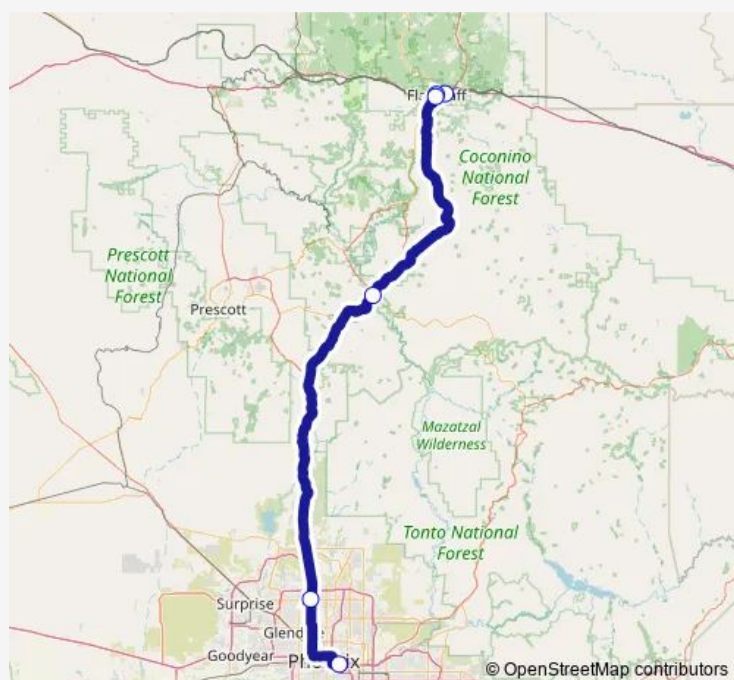

Bus Groome Transportation Flagstaff

[Go to website](#)

Direction

Flagstaff-Groome Transportation Office — Phoenix Sky Harbor International Airport

6 stops

[Open route schedule](#)

Flagstaff-Groome Transportation Office

Flagstaff Amtrak

University North

Camp Verde Chevron Station

Denny's Restaurant

Phoenix Sky Harbor International Airport

Route schedule

Flagstaff-Groome Transportation Office — Phoenix Sky Harbor International Airport

Monday	03:20-18:20
Tuesday	03:20-18:20
Wednesday	03:20-18:20
Thursday	03:20-18:20
Friday	03:20-18:20
Saturday	03:20-18:20
Sunday	03:20-18:20

Route info

Direction: Flagstaff-Groome Transportation Office

Stops: 6

Trip Duration: 3 hour 20 min

Groome Transportation — Flagstaff

Direction

Flagstaff-Groome Transportation Office — Maswik Lodge

6 stops

[Open route schedule](#)

Flagstaff-Groome Transportation Office

Flagstaff Amtrak