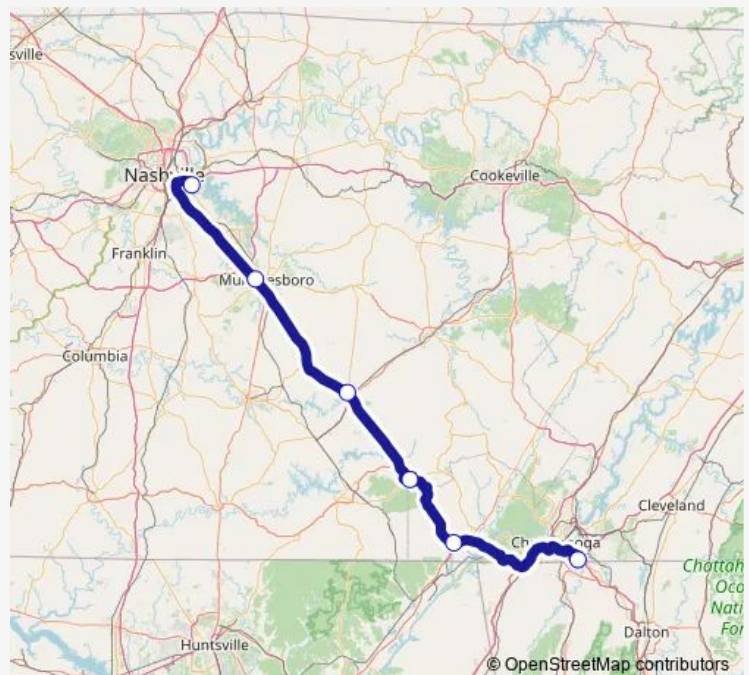

Krystal-Kimball

Monteagle (Best Western/Smokehouse Lodge)

Circle K - Manchester

Shell Station / Jack in the Box - Murfreesboro

Nashville Airport (BNA) Dropoffs

Route schedule

Groome Transportation Chattanooga — Nashville Airport (BNA) Dropoffs

Monday 07:30-19:30

Tuesday 07:30-19:30

Wednesday 07:30-19:30

Thursday 07:30-19:30

Friday 07:30-19:30

Saturday 07:30-19:30

Sunday 07:30-19:30

Route info

Direction: Groome Transportation Chattanooga

Stops: 6

Trip Duration: 2 hour 15 min

Groome Transportation — Chattanooga to/from Bna

Direction

Nashville Airport (BNA) Ground Transportation Pickups —
Groome Transportation Chattanooga

6 stops

[Open route schedule](#)

Nashville Airport (BNA) Ground Transportation Pickups

Shell Station - Murfreesboro

Shell Station Manchester

Monteagle (Best Western/Smokehouse Lodge)

Krystal-Kimball

Groome Transportation Chattanooga