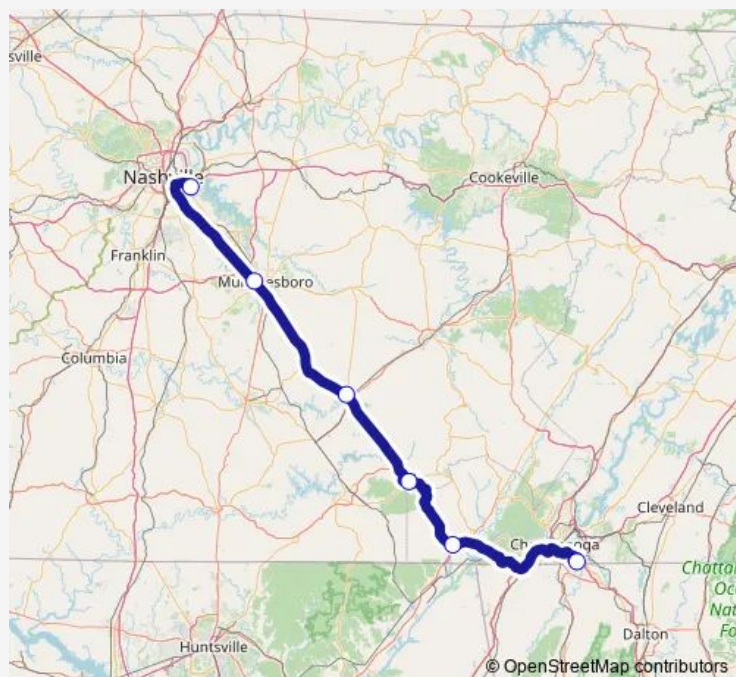

Bus Groome Transportation Chattanooga to/from Bna

[Go to website](#)

Direction

Groome Transportation Chattanooga — Nashville Airport (BNA) Dropoffs

6 stops

[Open route schedule](#)

Groome Transportation Chattanooga

Krystal-Kimball

Monteagle (Best Western/Smokehouse Lodge)

Circle K - Manchester

Shell Station / Jack in the Box - Murfreesboro

Nashville Airport (BNA) Dropoffs

Route schedule

Groome Transportation Chattanooga — Nashville Airport (BNA) Dropoffs

Monday	07:30-19:30
Tuesday	07:30-19:30
Wednesday	07:30-19:30
Thursday	07:30-19:30
Friday	07:30-19:30
Saturday	07:30-19:30
Sunday	07:30-19:30

Route info

Direction: Groome Transportation Chattanooga

Stops: 6

Trip Duration: 2 hour 15 min

Groome Transportation — Chattanooga to/from Bna

Direction

Nashville Airport (BNA) Ground Transportation Pickups —
Groome Transportation Chattanooga

6 stops

[Open route schedule](#)