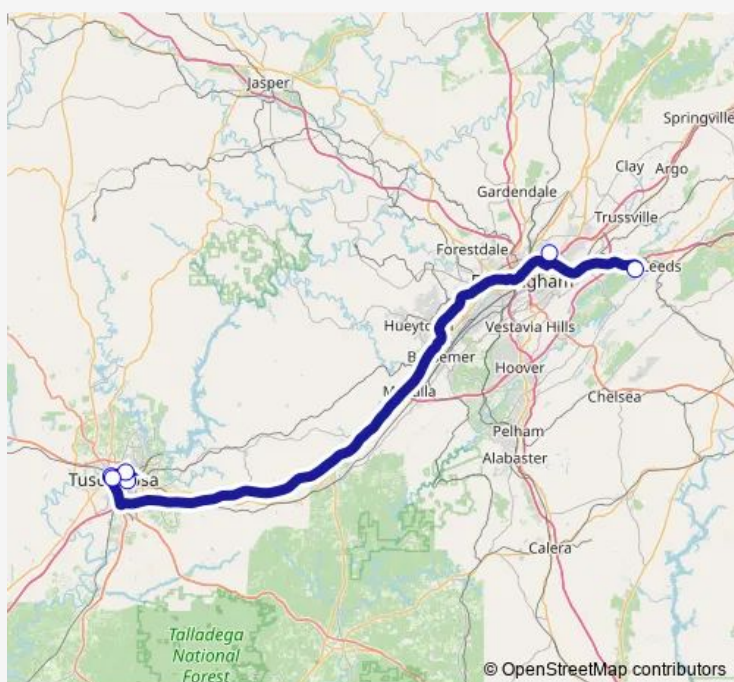

### Direction

Hotel Capstone - Tuscaloosa — Groome Transportation Birmingham

6 stops

[Open route schedule](#)

Hotel Capstone - Tuscaloosa

University of Alabama - Presidential Village li

Hotel Indigo Tuscaloosa Downtown

Embassy Suites by Hilton Tuscaloosa Alabama Downtown

Birmingham-Shuttlesworth (BHM) International Airport

Groome Transportation Birmingham

### Route schedule

Hotel Capstone - Tuscaloosa — Groome Transportation Birmingham

Monday 05:00-21:00

Tuesday 05:00-21:00

Wednesday 05:00-21:00

Thursday 05:00-21:00

Friday 05:00-21:00

Saturday 05:00-21:00

### Route info

Direction: Hotel Capstone - Tuscaloosa

Stops: 6

Trip Duration: 2 hour 5 min

■ Groome Transportation — Tuscaloosa

**Direction**

Groome Transportation Birmingham — Hotel Capstone - Tuscaloosa

6 stops