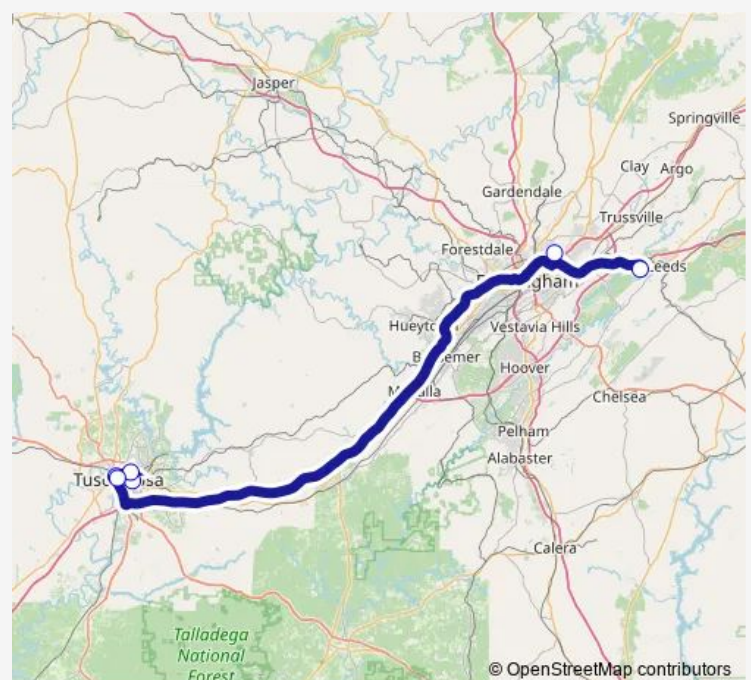

Hotel Indigo Tuscaloosa Downtown

Embassy Suites by Hilton Tuscaloosa Alabama Downtown

Birmingham-Shuttlesworth (BHM) International Airport

Groome Transportation Birmingham

Route schedule

Hotel Capstone - Tuscaloosa — Groome Transportation Birmingham

Monday 05:00-21:00

Tuesday 05:00-21:00

Wednesday 05:00-21:00

Thursday 05:00-21:00

Friday 05:00-21:00

Saturday 05:00-21:00

Sunday 05:00-21:00

Route info

Direction: Hotel Capstone - Tuscaloosa

Stops: 6

Trip Duration: 2 hour 5 min

■ Groome Transportation — Tuscaloosa

Direction

Groome Transportation Birmingham — Hotel Capstone - Tuscaloosa

6 stops

[Open route schedule](#)

Hotel Capstone - Tuscaloosa

Route schedule

Groome Transportation Birmingham — Hotel Capstone - Tuscaloosa

Monday 02:40-18:40

Tuesday 02:40-18:40

Wednesday 02:40-18:40

Thursday 02:40-18:40

Friday 02:40-18:40