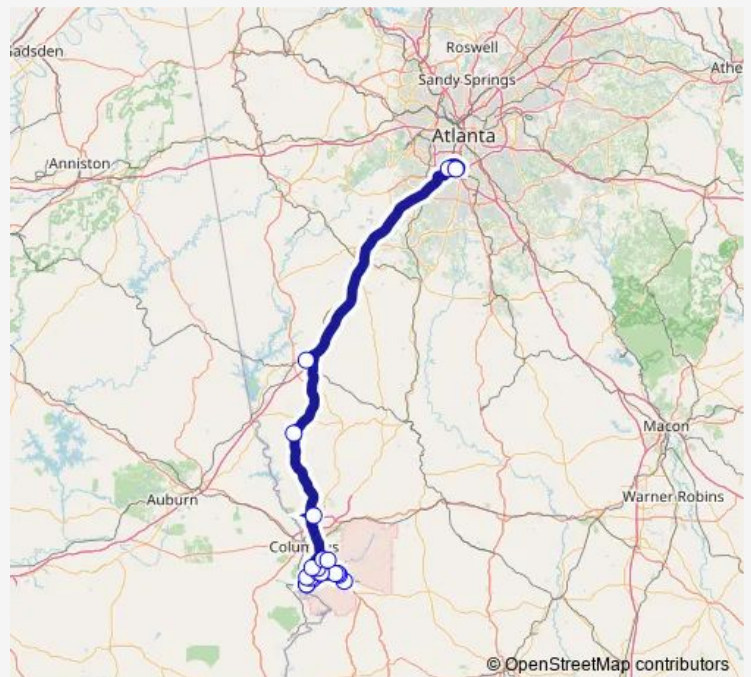

Bus Groome Transportation Ft Benning

[Go to website](#)

Direction

Camp Rogers — Atlanta Airport (ATL) International Terminal Dropoffs

20 stops

[Open route schedule](#)

- Camp Rogers
- Harmony Church Recreation Center
- Harmony Church Px
- Warrior Training Center (Wtc)
- Dixie Road Shopette
- Ranger HQ Building
- Rasp Parking Lot
- Abrams Hall
- Airborne School
- Martin Army Community Hospital
- Main Px
- Custer Road Shopette
- National Infantry Museum
- 30th AG Sand Hill
- Sand Hill Recreation Center
- Groome Transportation - Columbus
- Shell Station - Pine Mountain
- Ihop - Lagrange
- Atlanta Airport (ATL) Domestic North Terminal Dropoffs
- Atlanta Airport (ATL) International Terminal Dropoffs

Route schedule

Camp Rogers — Atlanta Airport (ATL) International Terminal Dropoffs

Monday	02:30-20:30
Tuesday	02:30-20:30
Wednesday	02:30-20:30
Thursday	02:30-20:30
Friday	02:30-20:30
Saturday	02:30-20:30
Sunday	02:30-20:30

Route info

Direction: Camp Rogers

Stops: 20

Trip Duration: 3 hour 0 min

Groome Transportation — Ft Benning

Direction

Atlanta Airport (ATL) Pickups — Camp Rogers

18 stops

[Open route schedule](#)

Atlanta Airport (ATL) Pickups

Ihop - Lagrange

Groome Transportation - Columbus

Sand Hill Recreation Center

30th AG Sand Hill

National Infantry Museum

Custer Road Shopette