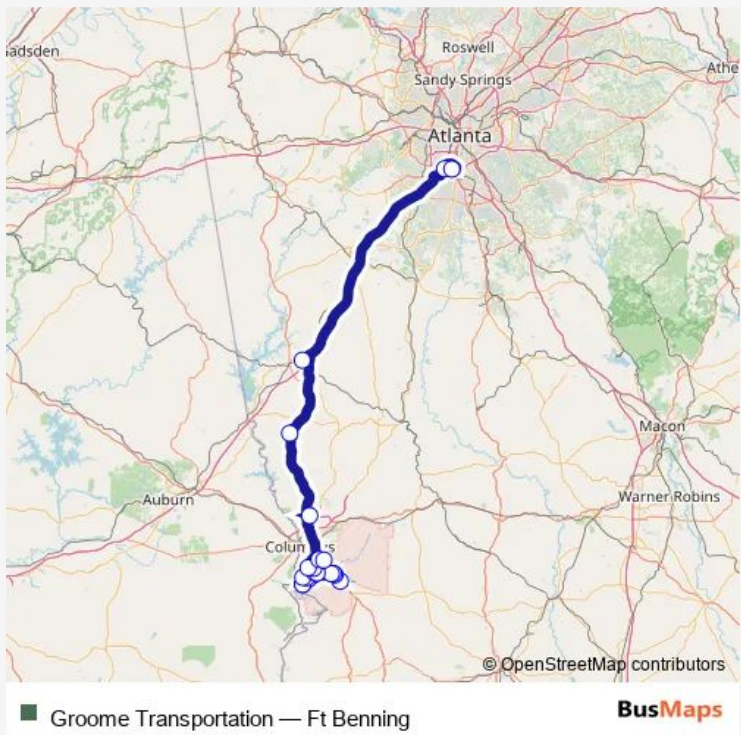

Bus Groome Transportation Ft Benning

[Go to website](#)

Direction
 Camp Rogers — Atlanta Airport (ATL) International Terminal Dropoffs
 20 stops
[Open route schedule](#)

- Camp Rogers
- Harmony Church Recreation Center
- Harmony Church Px
- Warrior Training Center (Wtc)
- Dixie Road Shopette
- Ranger HQ Building
- Rasp Parking Lot
- Abrams Hall
- Airborne School
- Martin Army Community Hospital
- Main Px
- Custer Road Shopette
- National Infantry Museum
- 30th AG Sand Hill
- Sand Hill Recreation Center
- Groome Transportation - Columbus
- Shell Station - Pine Mountain
- Ihop - Lagrange
- Atlanta Airport (ATL) Domestic North Terminal Dropoffs
- Atlanta Airport (ATL) International Terminal Dropoffs

Route schedule
 Camp Rogers — Atlanta Airport (ATL) International Terminal Dropoffs

Monday	02:30-20:30
Tuesday	02:30-20:30
Wednesday	02:30-20:30
Thursday	02:30-20:30
Friday	02:30-20:30
Saturday	02:30-20:30
Sunday	02:30-20:30

Route info
 Direction: Camp Rogers
 Stops: 20
 Trip Duration: 3 hour 0 min

Direction

Atlanta Airport (ATL) Pickups — Camp Rogers

18 stops

[Open route schedule](#)

Atlanta Airport (ATL) Pickups

Ihop - Lagrange

Route info

Direction: Atlanta Airport (ATL) Pickups

Stops: 18

Trip Duration: 2 hour 45 min

Groome Transportation Bus time schedules and route maps are available in an offline PDF at busmaps.com. Use the busmaps.com website to see live bus times, train schedule or subway schedule, and step-by-step directions for all public transit in Columbus