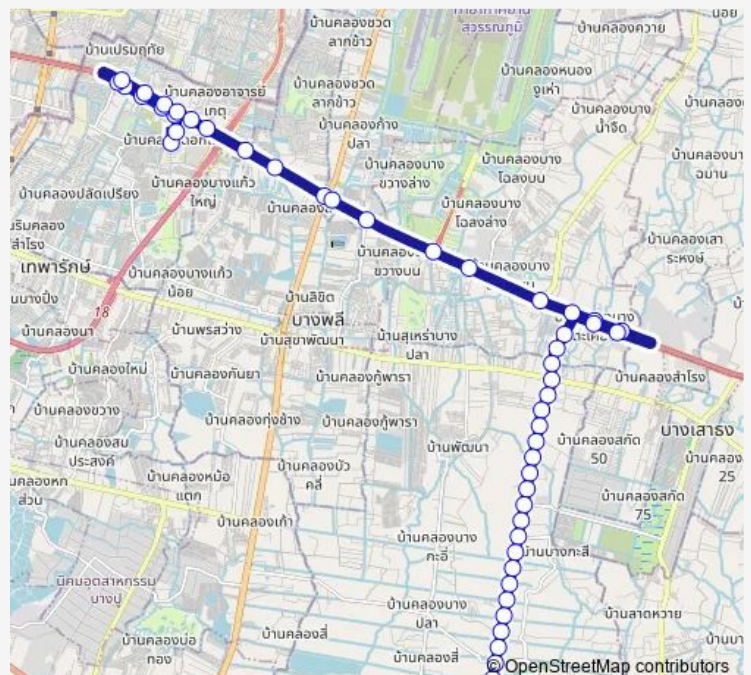

Bus 1197 รร.ราชวินิตฯ - มหาวิทยาลัยราชภัฏธนบุรี วิทยาเขตสมุทรปราการ;Ratwinit Bangkaeo School - Dhonburi Rajabhat University Samut Prakan Campus

[Go to website](#)

Direction

จุดขึ้นลง;visual stop — จุดขึ้นลง;visual stop

49 stops

[Open route schedule](#)

จุดขึ้นลง;visual stop

จุดขึ้นลง;visual stop

บางแก้ว;Bang Kaeo

ลุมพินีเมกาซิตี บางนา;Lumpini Mega City Bang Na

รพ.พรินซ์ สุวรรณภูมิ;Princ Hospital Suvarnabhumi

บางนาทาวเวอร์;Bang Na Tower

ซอยวัดคลองปลัดเปรียง;Soi Wat Khlong Palad Priang

ตรงข้ามบางนาทาวเวอร์;Opposite Bangna Tower

ตรงข้าม รพ.พรินซ์ สุวรรณภูมิ;Opposite Princ Hospital Suvarnabhumi

หมู่บ้านสันตินคร;Santi Nakhon Village

ตรงข้ามบางแก้ว;Opposite Bang Kaeo

โลตัสบางนา;Lotus's Bangna

ตรงข้ามเมกาบางนา;Opposite Mega Bangna

บุญถาวร สุวรรณภูมิ;Boonthavorn Suvarnabhumi

สนามกอล์ฟซัมมิทวินด์มิลล์;Summit Windmill Golf Club

บางพลี;Bang Phli

ตลาดกิ่งแก้ว;Kingkaew Market

หมู่บ้านกรีนเลค;Greenlake Village

ตรงข้ามสนามกอล์ฟกรีนวัลเลย์ คัลทรีคลับ;Opposite Green Valley Country Club Golf

Route schedule

จุดขึ้นลง;visual stop — จุดขึ้นลง;visual stop

Monday 00:00

Tuesday 00:00

Wednesday 00:00

Thursday 00:00

Friday 00:00

Saturday 00:00

Sunday 00:00

Route info

Direction: จุดขึ้นลง;visual stop

Stops: 49

Trip Duration: 1 hour 36 min