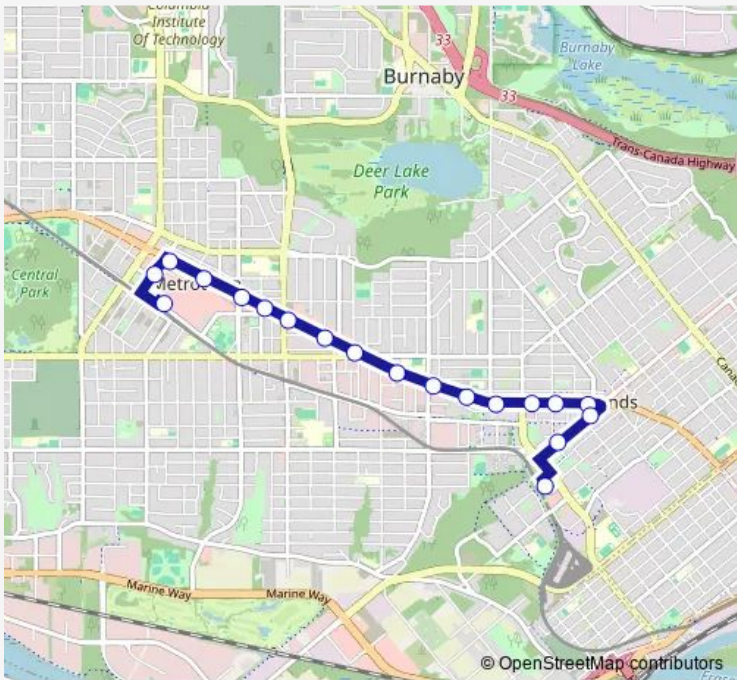

Bus 119 Edmonds Station/Metrotown Station

[Go to website](#)

**Direction**  
 Metrotown Station @ Bay 6 — Edmonds Station @ Bay 3  
 19 stops  
[Open route schedule](#)

- Metrotown Station @ Bay 6
- Northbound McKay Ave @ Kingsborough St
- Eastbound Kingsway @ McKay Ave
- Eastbound Kingsway @ Sussex Ave
- Eastbound Kingsway @ Nelson Ave
- Eastbound Kingsway @ Marlborough Ave
- Eastbound Kingsway @ Royal Oak Ave
- Eastbound Kingsway @ Grimmer St
- Eastbound Kingsway @ Merritt Ave
- Eastbound Kingsway @ Waltham Ave
- Eastbound Kingsway @ Gilley Ave
- Eastbound Kingsway @ Arcola St
- Eastbound Kingsway @ Sperling Ave
- Eastbound Kingsway @ Griffiths Dr
- Eastbound Kingsway @ Salisbury Ave
- Eastbound Kingsway @ Hall Ave
- Westbound Edmonds St @ Kingsway
- Westbound Edmonds St @ Salisbury Ave
- Edmonds Station @ Bay 3

Route schedule  
 Metrotown Station @ Bay 6 — Edmonds Station @ Bay 3

Monday	05:11-02:15 <sup>+1</sup>
Tuesday	05:11-02:15 <sup>+1</sup>
Wednesday	05:11-02:15 <sup>+1</sup>
Thursday	05:11-02:15 <sup>+1</sup>
Friday	05:11-02:15 <sup>+1</sup>
Saturday	05:10-02:05 <sup>+1</sup>
Sunday	05:39-02:17 <sup>+1</sup>

Route info  
 Direction: Metrotown Station @ Bay 6  
 Stops: 19  
 Trip Duration: 0 hour 17 min

■ 119 — Edmonds Station/Metrotown Station **BusMaps**

## Direction

Edmonds Station @ Bay 3 — Metrotown Station @ Bay 1

22 stops

[Open route schedule](#)

Edmonds Station @ Bay 3

Eastbound Edmonds St @ 18 St

Eastbound Edmonds St @ 16 St

Westbound Kingsway @ Walker Ave