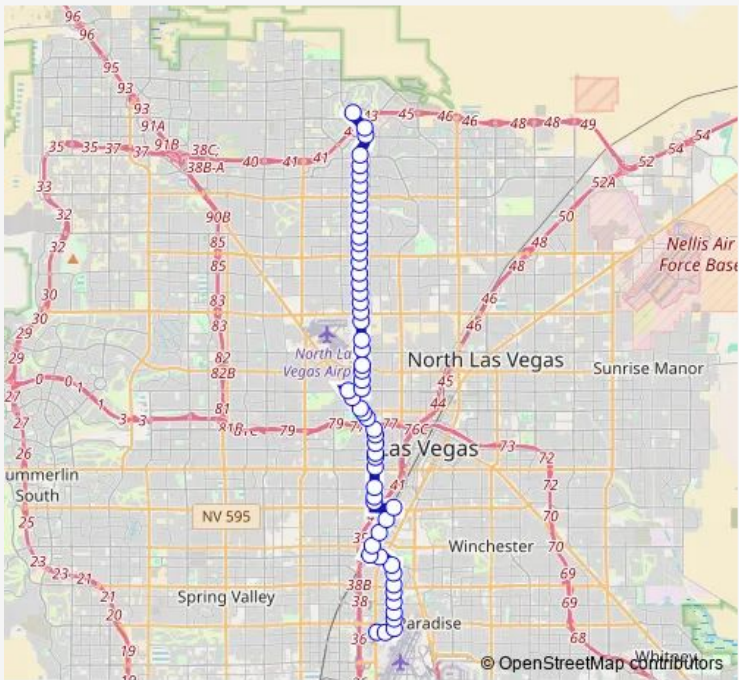

Bus 119 Simmons/Koval

[Go to website](#)

Direction
 EB Reno after Las Vegas — EB Elkhorn after Aliante
 57 stops
[Open route schedule](#)

- EB Reno after Las Vegas
- EB Reno after Haven
- NB Koval after Reno
- NB Koval after Tropicana
- NB Koval after Tompkins
- NB Koval after Harmon
- NB Koval after Rochelle
- NB Koval after Flamingo
- NB Koval after Westchester
- WB Sands after Koval
- WB Spring Mountain after Las Vegas
- WB Mel Torme after Spring Mountain
- NB Sammy Davis Jr after Fash Shw Dr
- NB Sammy Davis Jr after Goh Tong
- NB Sammy Dav Jr after Circ Circ Dr
- EB No Bridge after Sammy Davis Jr
- NB Rancho after Sahara
- NB Rancho after Bryn Mawr
- NB Rancho after Oakey
- NB Rancho after Charleston
- NB Rancho after Palomino

Route schedule
 EB Reno after Las Vegas — EB Elkhorn after Aliante

Monday	04:43-00:25 ⁺¹
Tuesday	04:43-00:25 ⁺¹
Wednesday	04:38-00:25 ⁺¹
Thursday	04:43-00:25 ⁺¹
Friday	04:43-00:25 ⁺¹
Saturday	04:53-00:25 ⁺¹
Sunday	04:38-00:25 ⁺¹

Route info
 Direction: EB Reno after Las Vegas
 Stops: 57
 Trip Duration: 1 hour 19 min

NB Rancho after Pinto

NB Rancho after Park Way

NB Rancho after Redondo

NB Rancho after Mesquite

NB Rancho after Bonanza

Route info

Direction: EB Elkhorn after Aliante

Stops: 16

Trip Duration: 0 hour 15 min

Direction

EB Elkhorn after Aliante — EB Reno after Las Vegas

58 stops

[Open route schedule](#)