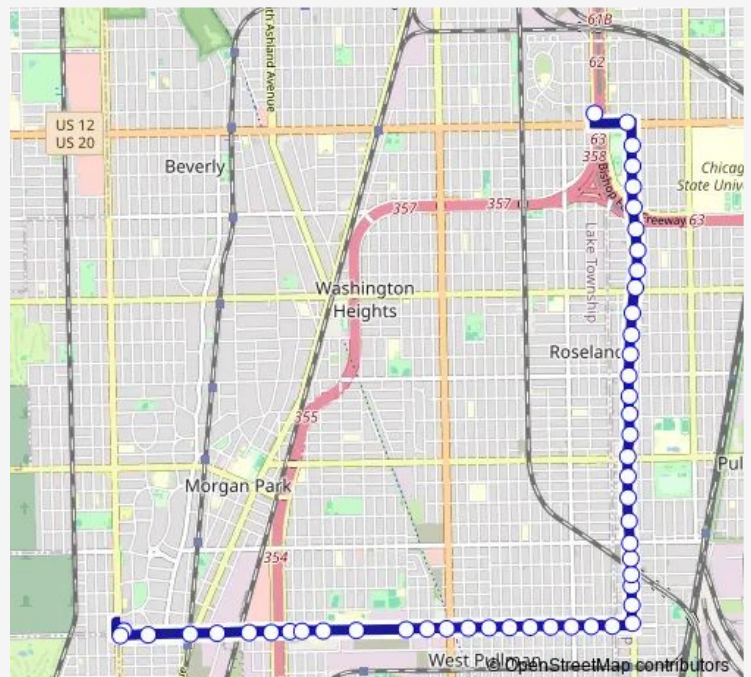

Michigan & 112th Street

Michigan & 113th Street

Michigan & 114th Street

Route schedule

95th Red Line Station — Western & 119th Street Terminal

Monday 00:05-23:56

Tuesday 00:15-23:56

Wednesday 00:15-23:56

Thursday 00:15-23:56

Friday 00:15-23:56

Saturday 00:15-23:48

Sunday 00:09-23:35

Route info

Direction: 95th Red Line Station

Stops: 48

Trip Duration: 0 hour 30 min

119 — Michigan/119th

Michigan & 115th Street

Michigan & Kensington

Michigan & 116th Street

Michigan & 117th Street

Michigan & 118th Street

Michigan & 119th Street

119th Street & State

1916 W 119th Street

119th Street & Vincennes

119th Street & Bell

Western & 119th Street Terminal

Direction

Western & 119th Street Terminal — 95th Red Line Station

49 stops

[Open route schedule](#)