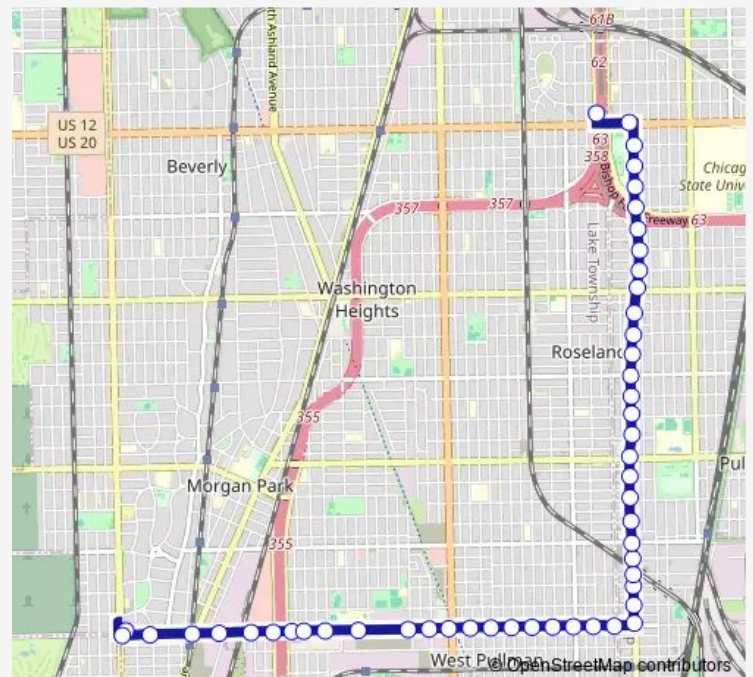

Michigan & 112th Street

Michigan & 113th Street

Michigan & 114th Street

Route schedule

95th Red Line Station — Western & 119th Street Terminal

Monday 00:05-23:56

Tuesday 00:15-23:56

Wednesday 00:15-23:56

Thursday 00:15-23:56

Friday 00:15-23:56

Saturday 00:15-23:48

Sunday 00:09-23:35

Route info

Direction: 95th Red Line Station

Stops: 48

Trip Duration: 0 hour 24 min

119 — Michigan/119th

Michigan & 115th Street

Michigan & Kensington

Michigan & 116th Street

Michigan & 117th Street

Michigan & 118th Street

Michigan & 119th Street

119th Street & State

1916 W 119th Street

119th Street & Vincennes

119th Street & Bell

Western & 119th Street Terminal

Direction

Western & 119th Street Terminal — 95th Red Line Station

49 stops

[Open route schedule](#)