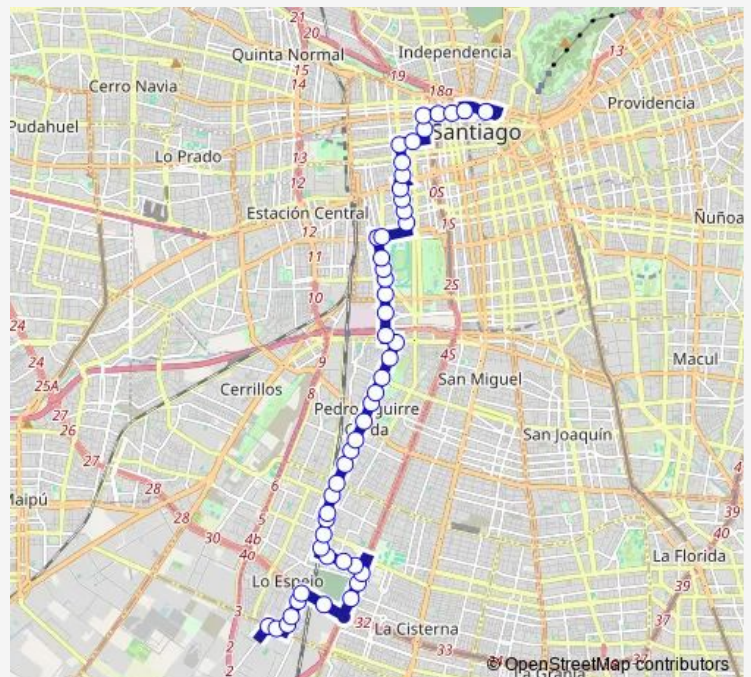

Ph325-Clotario Blest / esq. Avenida Lo Ovalle

Ph326-Parada 2 / Liceo Julio Chaná Cariola

Ph327-Clotario Blest / esq. Pirihueico

Route schedule

Pg1706-Santa Margarita / esq. Avenida Lo Espejo — Pa353-Parada 4 / Mercado Central

Monday	00:00
Tuesday	00:00
Wednesday	00:00
Thursday	00:00
Friday	00:00
Saturday	00:00
Sunday	00:00

Route info

Direction: Pg1706-Santa Margarita / esq. Avenida Lo Espejo

Stops: 50

Trip Duration: 0 hour 52 min