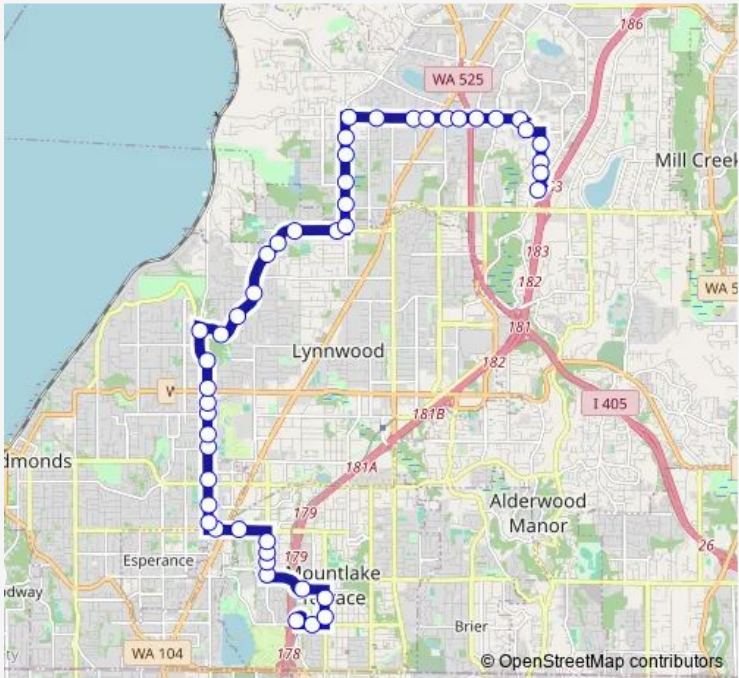

**Bus 119 Ash Way P&R - Mountlake Terrace Station**

[Go to website](#)

**Direction**  
 Mountlake Terrace Station Bay 1 — Ash Way Park & Ride  
 47 stops  
[Open route schedule](#)

- Mountlake Terrace Station Bay 1
- 236th St SW & 58th Ave W
- 56th Ave W & 235th St Sw
- 56th Ave W & 232nd St Sw
- 230th St SW & 60th Ave W
- 66th Ave W & 228th St Sw
- 66th Ave W & 226th St Sw
- 66th Ave W & 224th St Sw
- 66th Ave W & 222nd St Sw
- 220th St SW & 70th Ave W
- 220th St SW & Hwy 99
- 76th Ave W & 219th St Sw
- 76th Ave W & 216th St Sw
- 76th Ave W & 212th St Sw
- 76th Ave W & 206th St Sw
- 76th Ave W & 204th St Sw
- 76th Ave W & 200th St Sw
- 76th Ave W & 198th St Sw
- 76th Ave W & 196th St SW
- 76th Ave W & 190th St SW
- 76th Ave W & Olympic View Dr

Route schedule  
 Mountlake Terrace Station Bay 1 — Ash Way Park & Ride

Monday	05:45-21:50
Tuesday	05:45-21:50
Wednesday	05:45-21:50
Thursday	05:45-21:50
Friday	05:45-21:50
Saturday	06:10-21:10
Sunday	08:10-20:10

Route info  
 Direction: Mountlake Terrace Station Bay 1  
 Stops: 47  
 Trip Duration: 0 hour 37 min

119 — Ash Way P&R - Mountlake Terrace Station **BusMaps**

Olympic View Dr & 73rd Ave W

Olympic View Dr & 181st PI W

## Route info

Direction: Ash Way Park & Ride Bay 3

Stops: 48

Trip Duration: 0 hour 35 min

Olympic View Dr & 76th Ave W

76th Ave W & 190th St Sw

76th Ave W & 194th St Sw

76th Ave W & 196th St Sw