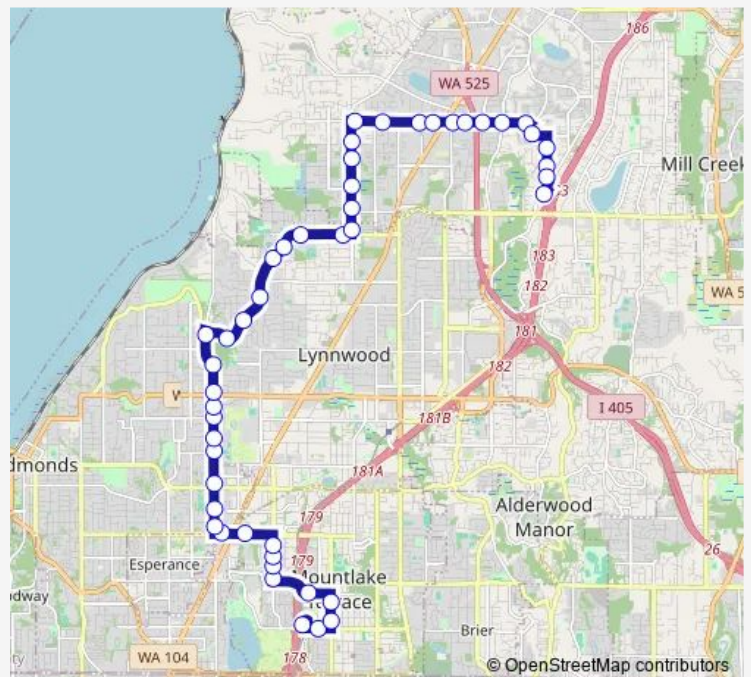

76th Ave W & 196th St Sw

76th Ave W & 190th St Sw

76th Ave W & Olympic View Dr

**Route schedule**

Mountlake Terrace Station Bay 1 — Ash Way Park & Ride

Monday 05:45-21:50

Tuesday 05:45-21:50

Wednesday 05:45-21:50

Thursday 05:45-21:50

Friday 05:45-21:50

Saturday 06:10-21:10

Sunday 08:10-20:10

**Route info**

Direction: Mountlake Terrace Station Bay 1

Stops: 47

Trip Duration: 0 hour 32 min

119 — Ash Way P&R - Mountlake Terrace Station

Olympic View Dr & 73rd Ave W

Olympic View Dr & 181st Pl W

Olympic View Dr & 180th St Sw

Olympic View Dr & 172nd St Sw

Olympic View Dr & 170th Pl Sw

168th St SW & 60th Ave W

## Route info

Direction: Ash Way Park & Ride Bay 3

Stops: 48

Trip Duration: 0 hour 43 min

Olympic View Dr & 76th Ave W

76th Ave W & 190th St Sw

76th Ave W & 194th St Sw

76th Ave W & 196th St Sw