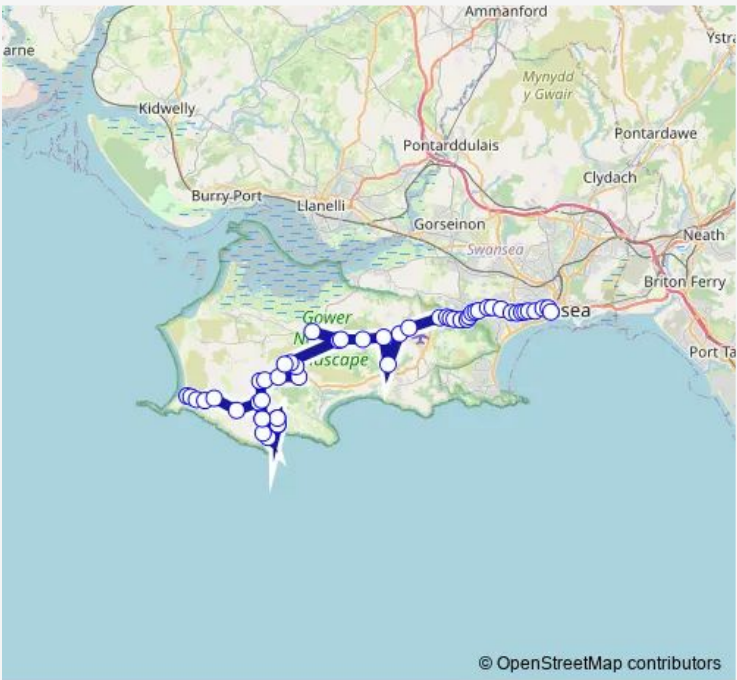

Bus 119 Swansea - Rhossili via Killay

[Go to website](#)

Direction
 Rhossili Terminus — Swansea Bus Station Stand T
 53 stops
[Open route schedule](#)

- Rhossili Terminus
- Broad Park
- Middleton Hall
- Pitton Crossroads
- Pitton Cross Caravan Park
- Pilton Green
- Scurlage Post Office
- Moor Corner Farm
- Port Eynon Terminus
- Overton Turn
- Horton Farm Caravan Park
- Horton Village Hall
- Horton Village Hall
- Horton Farm Caravan Park
- Moor Corner Farm
- Golden Grove
- Old Vicarage
- Knelston Church
- Stout Hall
- Reynoldston Police Station
- Little Reynoldston

Route schedule
 Rhossili Terminus — Swansea Bus Station Stand T

Monday	08:50-13:45
Tuesday	08:50-13:45
Wednesday	08:50-13:45
Thursday	08:50-13:45
Friday	08:50-13:45
Saturday	08:50-13:45
Sunday	—

Route info
 Direction: Rhossili Terminus
 Stops: 53
 Trip Duration: 1 hour 25 min

© OpenStreetMap contributors
 ■ 119 — Swansea - Rhossili via Killay **BusMaps**

King Arthur Hotel

Reynoldston Green

Shoplands

Llanrhidian Turn

Cillibion Saw Mill

Llethrid Bridge

Lunnon Turn

Direction: Swansea Bus Station Stand T

Stops: 47

Trip Duration: 1 hour 8 min

Lunnon Turn

Llethrid Bridge

Cillibion Saw Mill

Llanrhidian Turn

Cillibion Shoplands