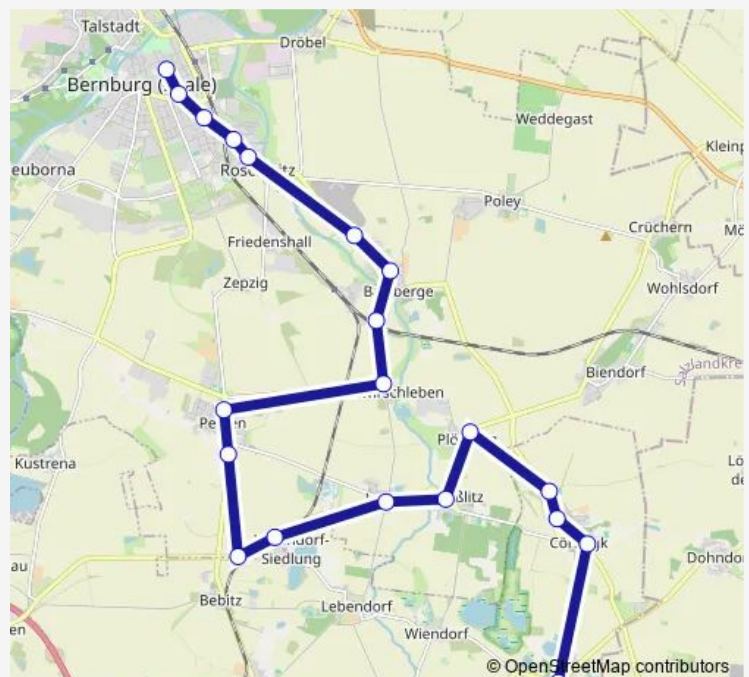

Baalberge, Bahndamm

Baalberge (Bus)

Baalberge, An der Ziegelei

Bernburg (Saale), Roschwitz, Breitscheidplatz

Bernburg (Saale), Thomas-Müntzer-Str.

Bernburg (Saale), Gröbziger Str.

Bernburg (Saale), Karlstr.

Bernburg (Saale), Busbahnhof

Bernburg (Saale), Busbahnhof

Bernburg (Saale), Breite Str.

Route schedule

Peißen (b. Bernburg), Unten — Bernburg (Saale), Breite Str.

Monday 06:54

Tuesday 06:54

Wednesday 06:54

Thursday 06:54

Friday 06:54

Saturday —

Sunday —

Route info

Direction: Peißen (b. Bernburg), Unten

Stops: 14

Trip Duration: 0 hour 42 min

Direction

Gerlebogk — Bernburg (Saale), Paul-Schneider-Str.

20 stops

[Open route schedule](#)

Gerlebogk

Cörmigk

Cörmigk, Feuerwehr

Sixdorf (Cörmigk) (Ersatzhalt)