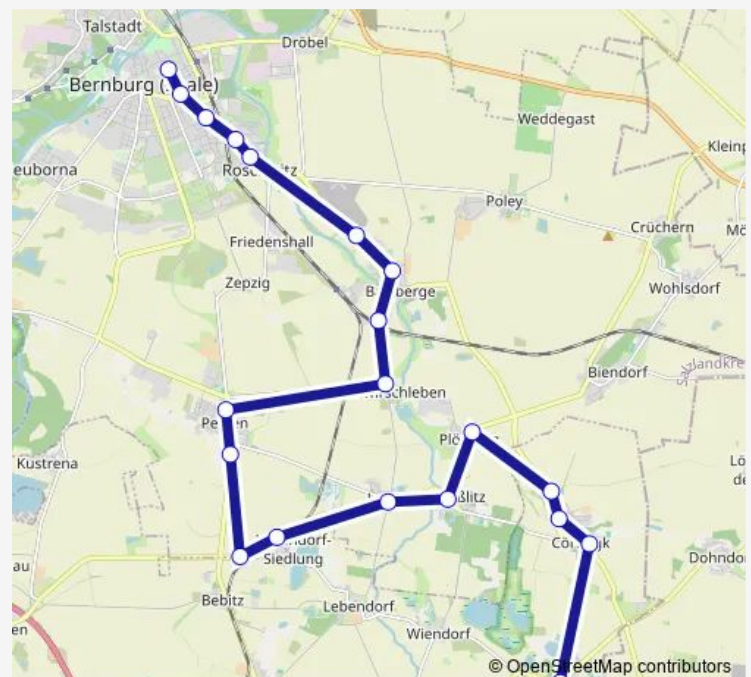

Direction

Peißen (b. Bernburg), Unten — Bernburg (Saale), Breite Str.

14 stops

[Open route schedule](#)

Peißen (b. Bernburg), Unten

Peißen (b. Bernburg), Am Kindergarten

Peißen (b. Bernburg), Oben

Kleinwirschleben (Baalberge)

Baalberge, Bahndamm

Baalberge (Bus)

Baalberge, An der Ziegelei

Bernburg (Saale), Roschwitz, Breitscheidplatz

Bernburg (Saale), Thomas-Müntzer-Str.

Bernburg (Saale), Gröbziger Str.

Bernburg (Saale), Karlstr.

Bernburg (Saale), Busbahnhof

Bernburg (Saale), Busbahnhof

Bernburg (Saale), Breite Str.

Route schedule

Peißen (b. Bernburg), Unten — Bernburg (Saale), Breite Str.

Monday	06:54
Tuesday	06:54
Wednesday	06:54
Thursday	06:54
Friday	06:54
Saturday	—
Sunday	—

Route info

Direction: Peißen (b. Bernburg), Unten

Stops: 14

Trip Duration: 0 hour 42 min

Direction

Gerlebogk — Bernburg (Saale), Paul-Schneider-Str.

20 stops

[Open route schedule](#)