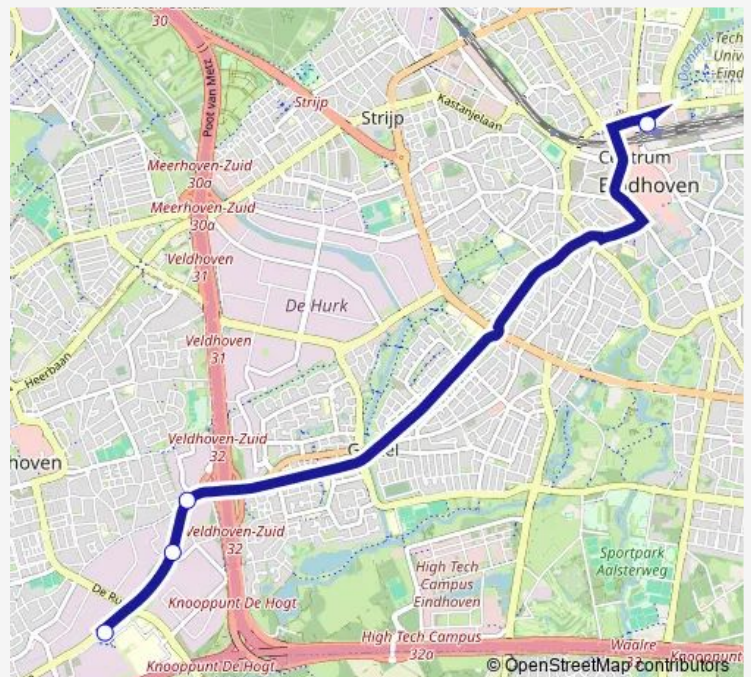

### Direction

Veldhoven, Asml-gebouw 4 — Eindhoven, Station

4 stops

[Open route schedule](#)

Veldhoven, Asml-gebouw 4

Veldhoven, Veenstraat

Veldhoven, Provincialeweg-Oost

Eindhoven, Station

### Route schedule

Veldhoven, Asml-gebouw 4 — Eindhoven, Station

Monday 07:19-18:13

Tuesday 07:19-18:13

Wednesday 07:19-18:13

Thursday 07:19-18:13

Friday 07:19-18:13

Saturday —

### Route info

Direction: Veldhoven, Asml-gebouw 4

Stops: 4

Trip Duration: 0 hour 22 min

■ 119 — Eindhoven Station - Veldhoven Asml

**Direction**

Eindhoven, Station — Veldhoven, Asml-gebouw 4

4 stops

Tuesday 06:57-17:51

Wednesday 06:57-17:51

Thursday 06:57-17:51

Friday 06:57-17:51

Saturday —

Sunday —

**Route info**

Direction: Eindhoven, Station