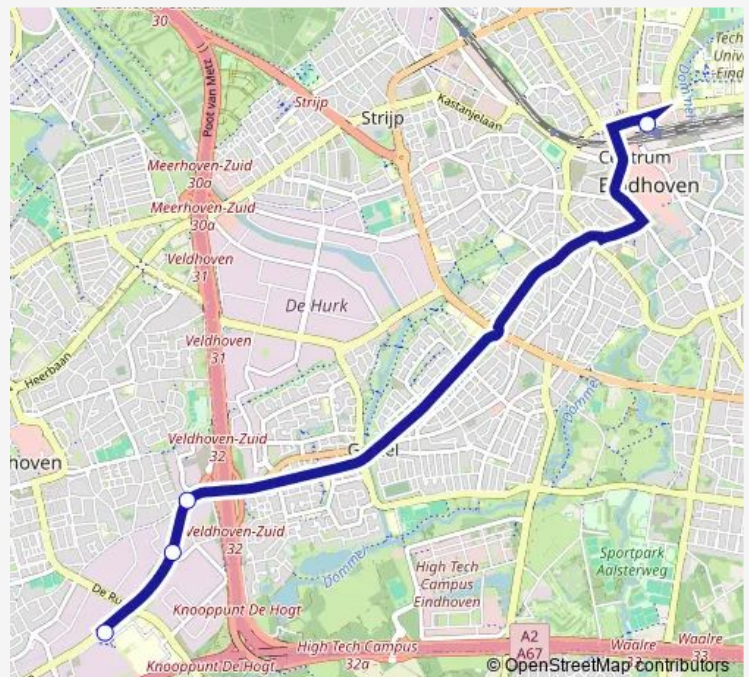

Friday 07:19-18:13

Saturday —

Sunday —

Route info

Direction: Veldhoven, Asml-gebouw 4

Stops: 4

Trip Duration: 0 hour 25 min

119 — Eindhoven Station - Veldhoven Asml

Direction

Eindhoven, Station — Veldhoven, Asml-gebouw 4

4 stops

[Open route schedule](#)

Eindhoven, Station

Veldhoven, Provincialeweg-Oost

Veldhoven, Veenstraat

Veldhoven, Asml-gebouw 4

Route schedule

Eindhoven, Station — Veldhoven, Asml-gebouw 4

Monday 06:57-17:51

Tuesday 06:57-17:51

Wednesday 06:57-17:51

Thursday 06:57-17:51

Friday 06:57-17:51

Saturday —

Sunday —

Route info

Direction: Eindhoven, Station

Stops: 4

Trip Duration: 0 hour 22 min

119 Bus time schedules and route maps are available in an offline PDF at busmaps.com. Use the busmaps.com website to see live bus times, train schedule or subway schedule, and step-by-step directions for all public transit in Heeze