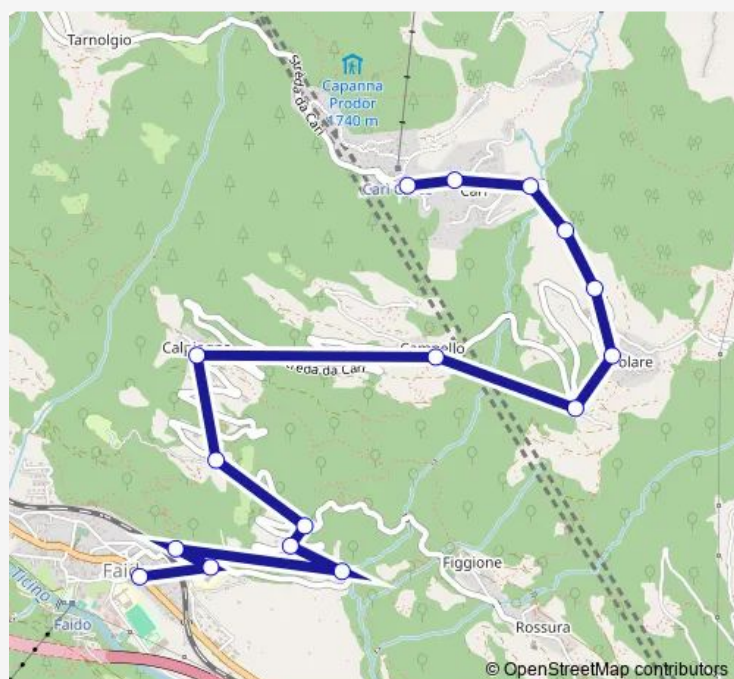

Direction

Faido, Posta — Carì, Paese

16 stops

[Open route schedule](#)

Faido, Posta

Faido, Ospedale Distrettuale

Faido, Bivio Ospedale

Chinchengo

Faido, Chia Meiza

Rossura, Bivio per Rossura

Primadengo

Calpiogna

Campello

Molare, Barescia

Molare, Paese

Molare, Stella Alpina

Molare, Campi

Carì, Ticc di Dentro

Carì, Condomini

Carì, Paese

Route schedule

Faido, Posta — Carì, Paese

Monday 05:38

Tuesday 05:38

Wednesday 05:38

Thursday 05:38

Friday 05:38

Saturday —

Sunday —

Route info

Direction: Faido, Posta

Stops: 16

Trip Duration: 0 hour 27 min