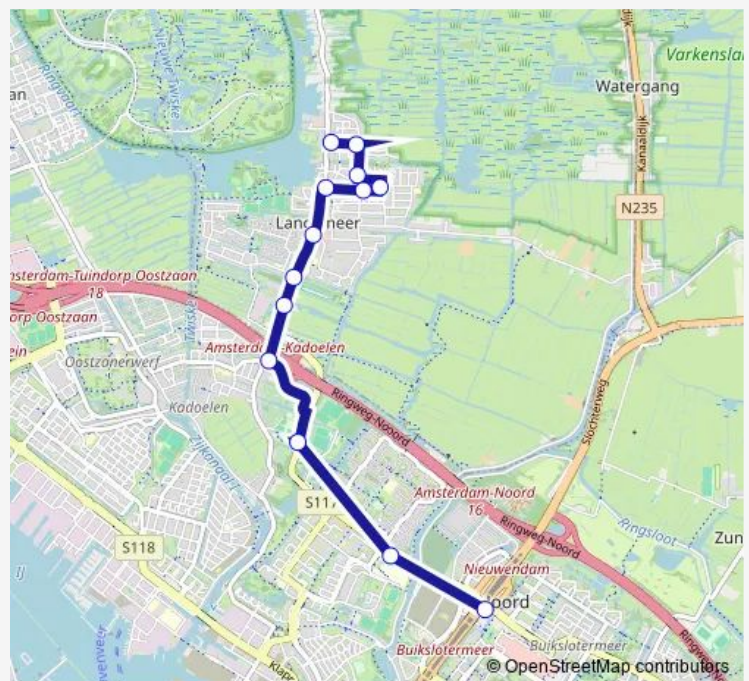

Thursday 05:03-00:29⁺¹

Friday 05:03-00:29⁺¹

Saturday 06:17-00:29⁺¹

Sunday 07:17-00:29⁺¹

Route info

Direction: Landsmeer, Vogelwikkestraat

Stops: 13

Trip Duration: 0 hour 15 min

119 — Amsterdam Noord - Landsmeer

Direction

Amsterdam, Station Noord — Landsmeer, Vogel-
wikkestraat

9 stops

[Open route schedule](#)

Amsterdam, Station Noord

Amsterdam, Oosterlengte

Amsterdam, Kadoelenpad

Amsterdam, Vorticellaweg

Landsmeer, Zuideinde 90

Landsmeer, Luyendijk

Landsmeer, Landsmeer Centrum

Landsmeer, Raadhuisstraat

Landsmeer, Vogelwikkestraat

Route schedule

Amsterdam, Station Noord — Landsmeer, Vogel-
wikkestraat

Monday 05:22-00:49⁺¹

Tuesday 05:22-00:49⁺¹

Wednesday 05:22-00:49⁺¹

Thursday 05:22-00:49⁺¹

Friday 05:22-00:49⁺¹

Saturday 06:31-00:49⁺¹

Sunday 07:37-00:49⁺¹

Route info