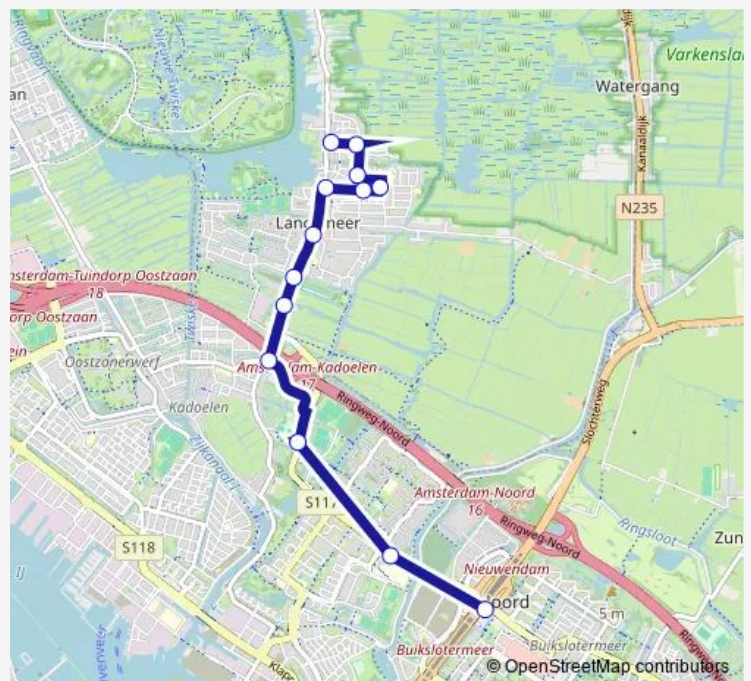

### Route schedule

Landsmeer, Vogelwikkestraat — Amsterdam, Station Noord

Monday 05:03-00:29<sup>+1</sup>

Tuesday 05:03-00:29<sup>+1</sup>

Wednesday 05:03-00:29<sup>+1</sup>

Thursday 05:03-00:29<sup>+1</sup>

### Route info

Direction: Landsmeer, Vogelwikkestraat

Stops: 13

Trip Duration: 0 hour 15 min

119 — Amsterdam Noord - Landsmeer

## Route schedule

Amsterdam, Station Noord — Landsmeer, Vogel-  
wikkestraat

Monday 05:22-00:49<sup>+1</sup>

Tuesday 05:22-00:49<sup>+1</sup>

Wednesday 05:22-00:49<sup>+1</sup>

Thursday 05:22-00:49<sup>+1</sup>