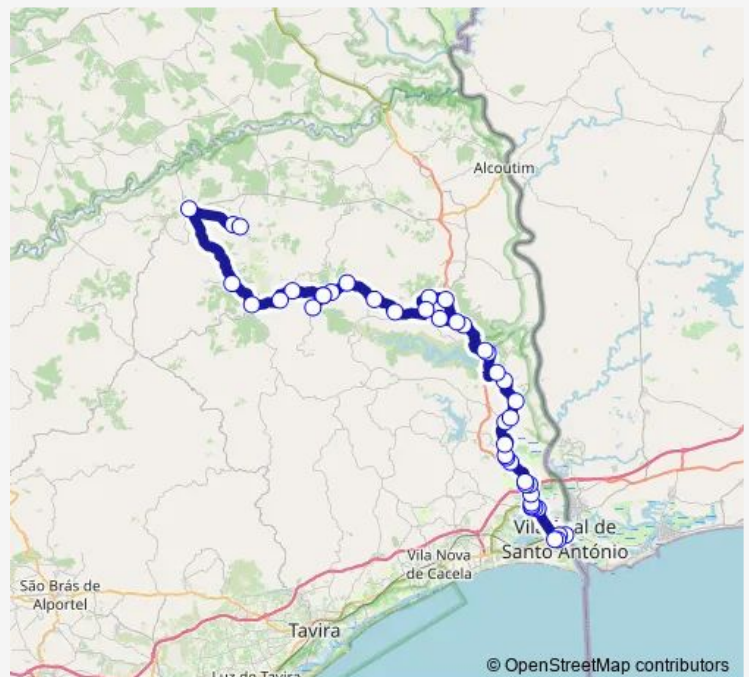

Wednesday 17:45

Thursday 17:15-17:45

Friday 17:45

Saturday —

Sunday —

Route info

Direction: VRS António (Terminal Rodoviário)

Stops: 44

Trip Duration: 1 hour 50 min

119 — Sta. Justa – Vila Real de Sto. António (por Soudes)

Meia Légua

Odeleite (Giões)

Odeleite (X Ic27)

Terras da Ordem

Vale Pereiro (X)

Vale Pereiro

Monday 06:10

Tuesday 06:10

Wednesday 06:10

Thursday 06:10-07:10

Friday 06:10

Saturday —

Sunday —

Route info

Direction: Sta. Justa (Povo)

Stops: 45

Trip Duration: 1 hour 52 min

Almada de Ouro (X Sul)

Azinhal (Largo do Mercado)

Azinhal (X Sentinela)

Ribeira do Beliche

Junqueira (Castelhanos)