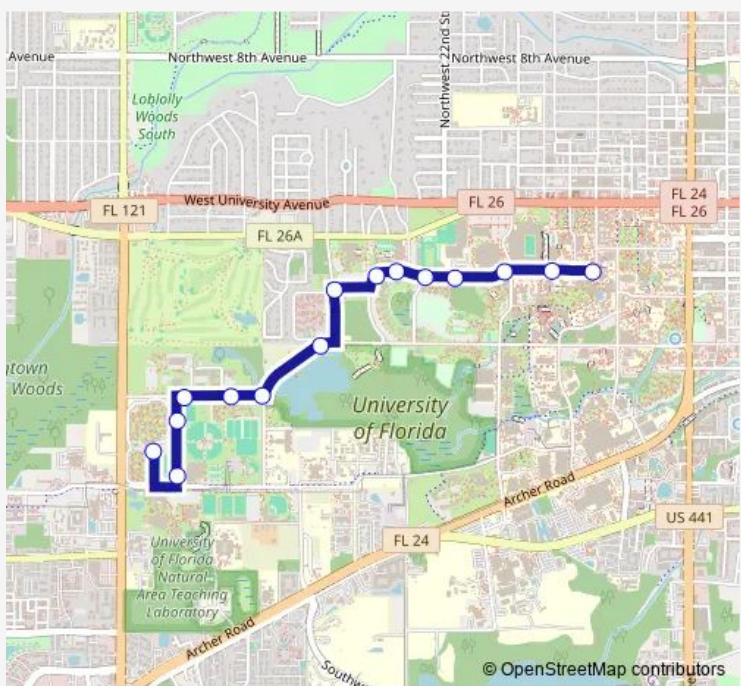

Bus 119 Family Housing To The Hub

[Go to website](#)

Direction
 Family Housing — The Hub
 15 stops
[Open route schedule](#)

- Family Housing
- Southwest Recreation Center
- Maguire Field
- UF Counseling and Wellness Center
- Lakeside
- Lakeside Residential Complex
- Corry Village
- Corry Village
- Fraternity Row II across Springs
- Beta Theta Pi across Springs
- Keys Residential Complex
- Keys Residential Complex Midblock
- Gator Corner Dining
- Weimer Hall
- The Hub

Route schedule
 Family Housing — The Hub

Monday	07:00-17:00
Tuesday	07:00-17:00
Wednesday	07:00-17:00
Thursday	07:00-17:00
Friday	07:00-17:00
Saturday	—
Sunday	—

Route info
 Direction: Family Housing
 Stops: 15
 Trip Duration: 0 hour 11 min

Direction

The Hub — Family Housing

14 stops

[Open route schedule](#)

The Hub

Leigh Hall

Ben Hill Griffin Stadium North End Zone

O'Connell Center @ Stadium Road

Friday 07:11-17:11

Saturday —

Sunday —

Route info

Direction: The Hub

Stops: 14

Trip Duration: 0 hour 13 min

119 Bus time schedules and route maps are available in an offline PDF at busmaps.com. Use the busmaps.com website to see live bus times, train schedule or subway schedule, and step-by-step directions for all public transit in