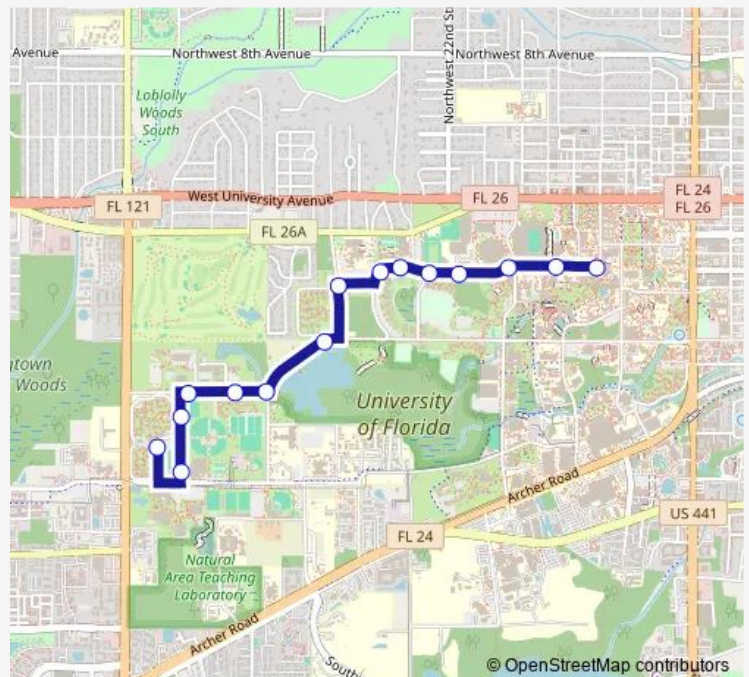

Keys Residential Complex

Keys Residential Complex Midblock

Gator Corner Dining

Weimer Hall

The Hub

Route schedule

Family Housing — The Hub

Monday 07:00-17:00

Tuesday 07:00-17:00

Wednesday 07:00-17:00

Thursday 07:00-17:00

Friday 07:00-17:00

Saturday —

Sunday —

Route info

Direction: Family Housing

Stops: 15

Trip Duration: 0 hour 11 min

Direction

The Hub — Family Housing

14 stops

[Open route schedule](#)

The Hub

Leigh Hall

Wednesday 07:11-17:11

Thursday 07:11-17:11

Friday 07:11-17:11

Saturday —

Sunday —

Route info

Direction: The Hub

Stops: 14